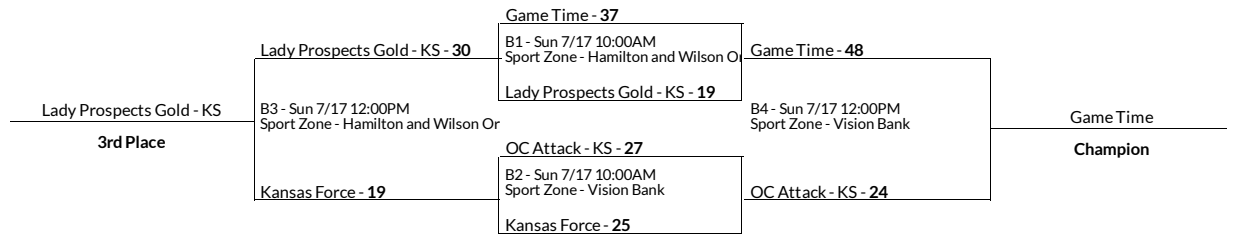

Game	Time	Location	Team	Score	Team
B1	10:00 AM	Sport Zone - Hamilton and Wilson Ortho	Game Time	37 19	Lady Prospects Gold - KS
B2	10:00 AM	Sport Zone - Vision Bank	OC Attack - KS	27 25	Kansas Force
B3	12:00 PM	Sport Zone - Hamilton and Wilson Ortho	Lady Prospects Gold - KS	30 19	Kansas Force
B4	12:00 PM	Sport Zone - Vision Bank	Game Time	48 24	OC Attack - KS

Bracket