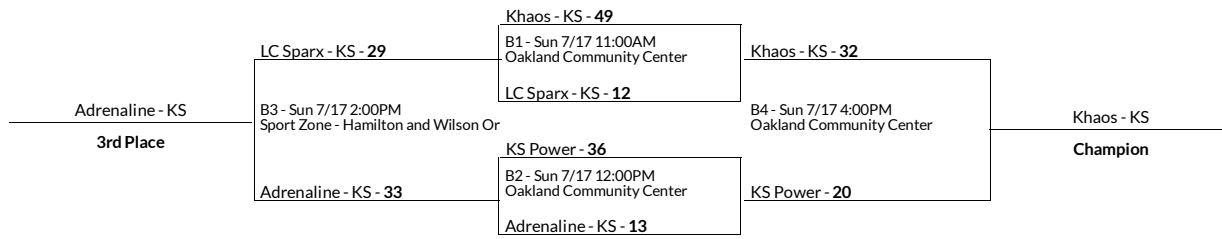

B3	2:00 PM	Sport Zone - Hamilton and Wilson Ortho	LC Sparx - KS	29	33	Adrenaline - KS	
B4	4:00 PM	Oakland Community Center	Khaos - KS	32	20	KS Power	

Bracket