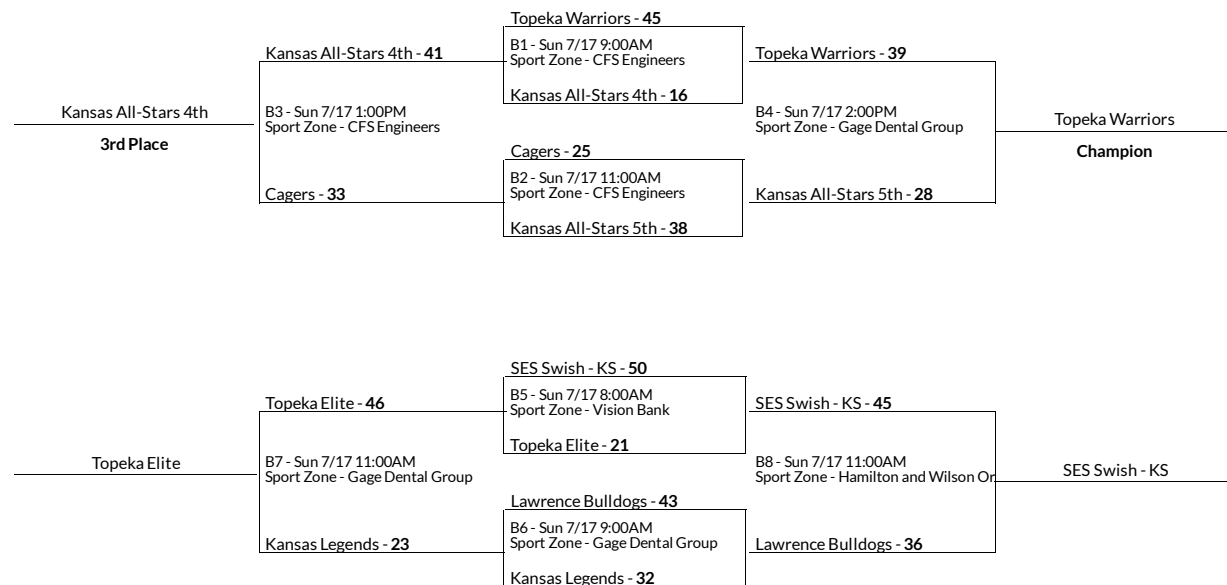

P7	3:00 PM	Sport Zone - Hamilton and Wilson Ortho	Lawrence Bulldogs	29	38	Cagers	
P8	5:00 PM	Sport Zone - Vision Bank	Topeka Elite	25	48	Kansas All-Stars 4th	
P9	7:00 PM	Sport Zone - Vision Bank	SES Swish - KS	42	16	Kansas Legends	
P11	7:00 PM	Sport Zone - Hamilton and Wilson Ortho	Kansas All-Stars 4th	44	39	Lawrence Bulldogs	
P10	8:00 PM	Sport Zone - Vision Bank	Kansas All-Stars 5th	36	40	Topeka Warriors	
Sunday, July 17, 2016							
Game	Time	Location	Team	Score	Team		
B5	8:00 AM	Sport Zone - Vision Bank	SES Swish - KS	50	21	Topeka Elite	
B1	9:00 AM	Sport Zone - CFS Engineers	Topeka Warriors	45	16	Kansas All-Stars 4th	
B6	9:00 AM	Sport Zone - Gage Dental Group	Lawrence Bulldogs	43	32	Kansas Legends	
B2	11:00 AM	Sport Zone - CFS Engineers	Cagers	25	38	Kansas All-Stars 5th	
B7	11:00 AM	Sport Zone - Gage Dental Group	Topeka Elite	46	23	Kansas Legends	
B8	11:00 AM	Sport Zone - Hamilton and Wilson Ortho	SES Swish - KS	45	36	Lawrence Bulldogs	
B3	1:00 PM	Sport Zone - CFS Engineers	Kansas All-Stars 4th	41	33	Cagers	
B4	2:00 PM	Sport Zone - Gage Dental Group	Topeka Warriors	39	28	Kansas All-Stars 5th	

Bracket