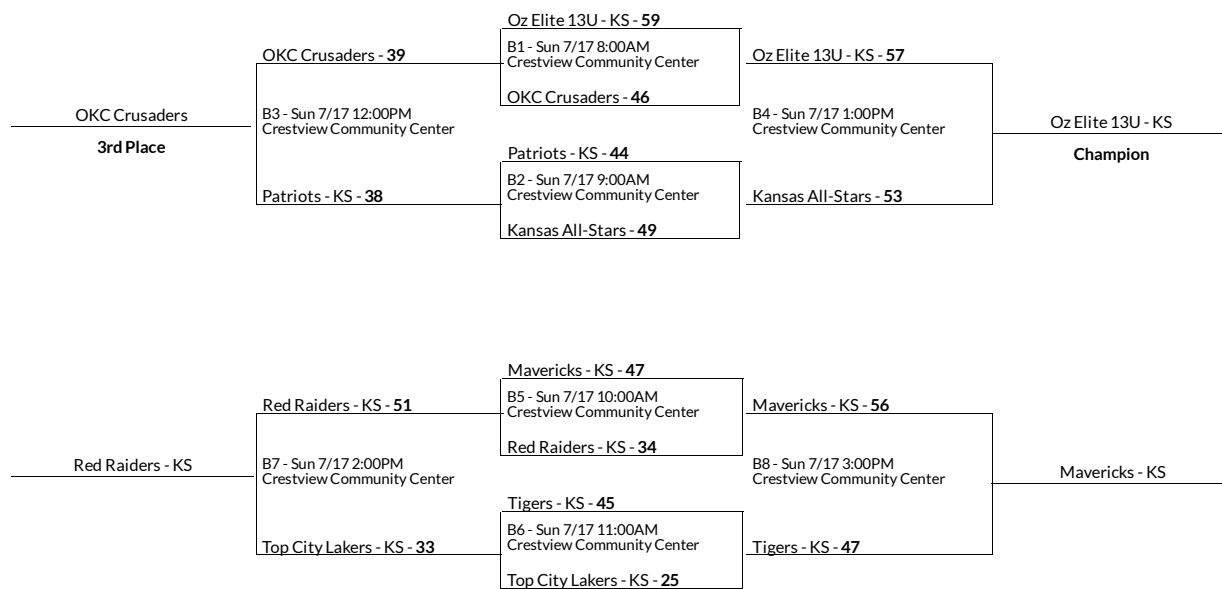

P11	5:00 PM	Crestview Community Center	Patriots - KS	55	47	OKC Crusaders	
P12	6:00 PM	Crestview Community Center	Red Raiders - KS	25	38	Tigers - KS	
Sunday, July 17, 2016							
Game	Time	Location	Team	Score		Team	
B1	8:00 AM	Crestview Community Center	Oz Elite 13U - KS	59	46	OKC Crusaders	
B2	9:00 AM	Crestview Community Center	Patriots - KS	44	49	Kansas All-Stars	
B5	10:00 AM	Crestview Community Center	Mavericks - KS	47	34	Red Raiders - KS	
B6	11:00 AM	Crestview Community Center	Tigers - KS	45	25	Top City Lakers - KS	
B3	12:00 PM	Crestview Community Center	OKC Crusaders	39	38	Patriots - KS	
B4	1:00 PM	Crestview Community Center	Oz Elite 13U - KS	57	53	Kansas All-Stars	
B7	2:00 PM	Crestview Community Center	Red Raiders - KS	51	33	Top City Lakers - KS	
B8	3:00 PM	Crestview Community Center	Mavericks - KS	56	47	Tigers - KS	

Bracket