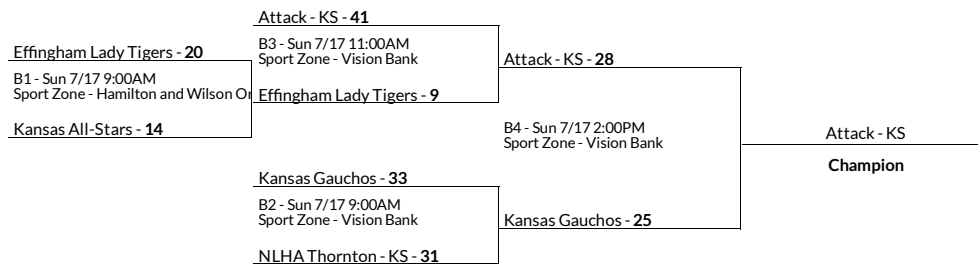

P7	4:00 PM	Sport Zone - Gage Dental Group	Effingham Lady Tigers	19	39	NLHA Thornton - KS	
P8	4:00 PM	Sport Zone - Hamilton and Wilson Ortho	Attack - KS	51	10	Kansas All-Stars	
P9	6:00 PM	Sport Zone - Hamilton and Wilson Ortho	Kansas All-Stars	16	18	Effingham Lady Tigers	
P10	6:00 PM	Sport Zone - Vision Bank	Kansas Gauchos	14	26	Attack - KS	
Sunday, July 17, 2016							
Game	Time	Location	Team	Score	Team		
B1	9:00 AM	Sport Zone - Hamilton and Wilson Ortho	Effingham Lady Tigers	20	14	Kansas All-Stars	
B2	9:00 AM	Sport Zone - Vision Bank	Kansas Gauchos	33	31	NLHA Thornton - KS	
B3	11:00 AM	Sport Zone - Vision Bank	Attack - KS	41	9	Effingham Lady Tigers	
B4	2:00 PM	Sport Zone - Vision Bank	Attack - KS	28	25	Kansas Gauchos	
B5	2:00 PM	Sport Zone - CFS Engineers	NLHA Thornton - KS	21	10	Effingham Lady Tigers	

Bracket

Consolation Game