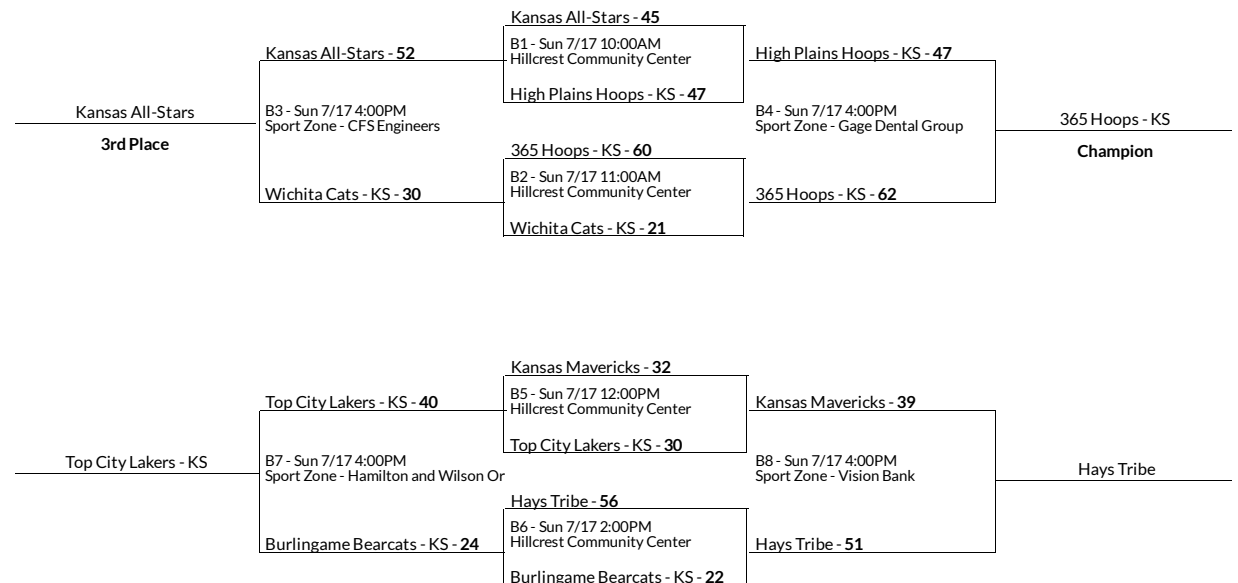

P6	5:00 PM	Hillcrest Community Center	365 Hoops - KS	46	36	Hays Tribe
P11	6:00 PM	Hillcrest Community Center	Kansas Mavericks	37	41	Wichita Cats - KS
P12	6:00 PM	Sport Zone - CFS Engineers	Kansas All-Stars	56	31	Burlingame Bearcats - KS
P10	7:00 PM	Hillcrest Community Center	365 Hoops - KS	52	57	High Plains Hoops - KS
Sunday, July 17, 2016						
Game	Time	Location	Team	Score	Score	Team
B1	10:00 AM	Hillcrest Community Center	Kansas All-Stars	45	47	High Plains Hoops - KS
B2	11:00 AM	Hillcrest Community Center	365 Hoops - KS	60	21	Wichita Cats - KS
B5	12:00 PM	Hillcrest Community Center	Kansas Mavericks	32	30	Top City Lakers - KS
B6	2:00 PM	Hillcrest Community Center	Hays Tribe	56	22	Burlingame Bearcats - KS
B3	4:00 PM	Sport Zone - CFS Engineers	Kansas All-Stars	52	30	Wichita Cats - KS
B4	4:00 PM	Sport Zone - Gage Dental Group	High Plains Hoops - KS	47	62	365 Hoops - KS
B7	4:00 PM	Sport Zone - Hamilton and Wilson Ortho	Top City Lakers - KS	40	24	Burlingame Bearcats - KS
B8	4:00 PM	Sport Zone - Vision Bank	Kansas Mavericks	39	51	Hays Tribe

Bracket