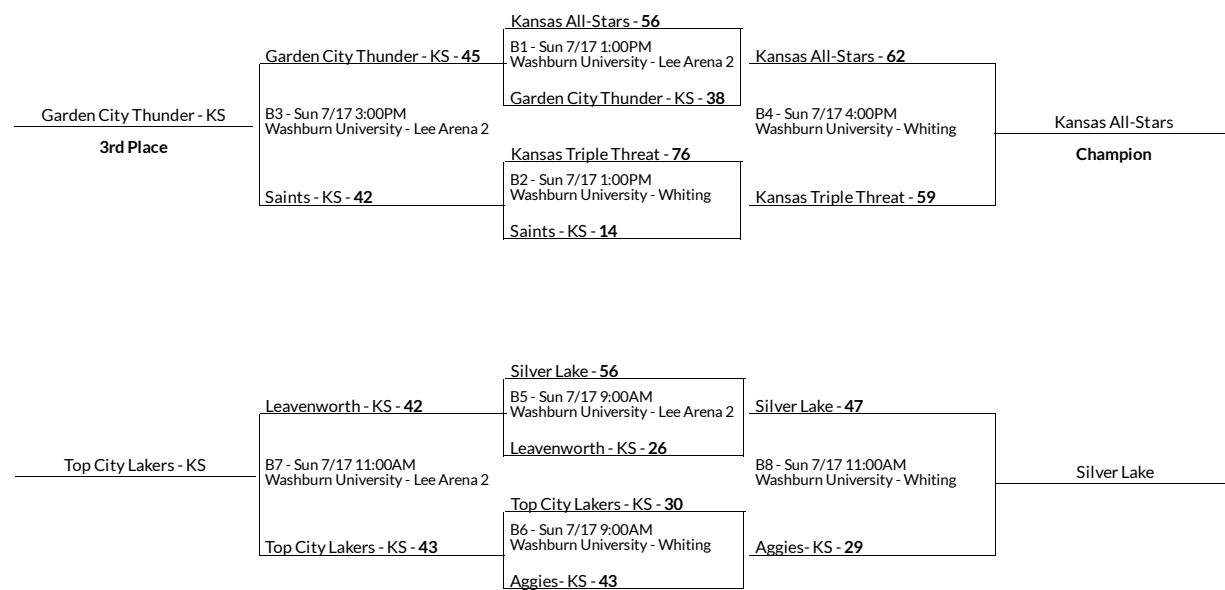

P8	3:00 PM	Washburn University - Lee Arena 2	Garden City Thunder - KS	14	64	Kansas Triple Threat	
P5	4:00 PM	Washburn University - Lee Arena 1	Saints - KS	38	86	Kansas All-Stars	
P9	6:00 PM	Washburn University - Lee Arena 2	Aggies- KS	41	53	Saints - KS	
P11	6:00 PM	Oakland Community Center	Kansas Triple Threat	58	22	Top City Lakers - KS	
P12	6:00 PM	Washburn University - Lee Arena 1	Garden City Thunder - KS	41	33	Leavenworth - KS	
Sunday, July 17, 2016							
Game	Time	Location	Team	Score	Team		
B5	9:00 AM	Washburn University - Lee Arena 2	Silver Lake	56	26	Leavenworth - KS	
B6	9:00 AM	Washburn University - Whiting	Top City Lakers - KS	30	43	Aggies- KS	
B7	11:00 AM	Washburn University - Lee Arena 2	Leavenworth - KS	42	43	Top City Lakers - KS	
B8	11:00 AM	Washburn University - Whiting	Silver Lake	47	29	Aggies- KS	
B1	1:00 PM	Washburn University - Lee Arena 2	Kansas All-Stars	56	38	Garden City Thunder - KS	
B2	1:00 PM	Washburn University - Whiting	Kansas Triple Threat	76	14	Saints - KS	
B3	3:00 PM	Washburn University - Lee Arena 2	Garden City Thunder - KS	45	42	Saints - KS	
B4	4:00 PM	Washburn University - Whiting	Kansas All-Stars	62	59	Kansas Triple Threat	

Bracket