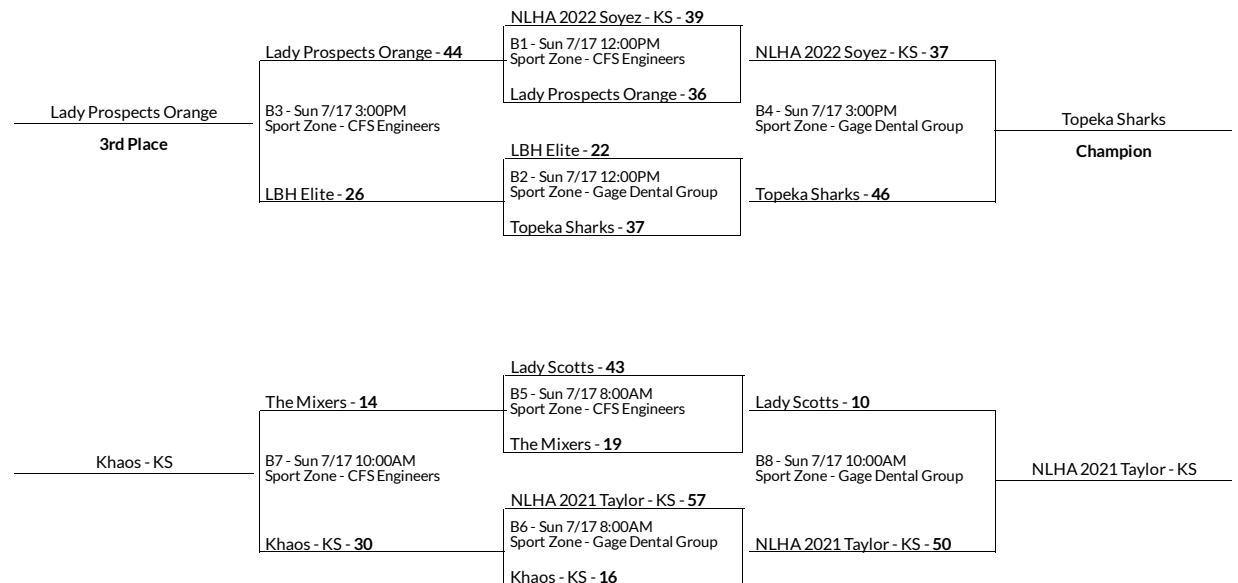

P11	3:00 PM	Sport Zone - CFS Engineers	NLHA 2021 Taylor - KS	56	9	The Mixers	
P9	4:00 PM	Sport Zone - CFS Engineers	Topeka Sharks	37	38	NLHA 2022 Soyez - KS	
P12	4:00 PM	Sport Zone - Vision Bank	Lady Prospects Orange	19	44	LBH Elite	
P10	5:00 PM	Sport Zone - Hamilton and Wilson Ortho	Khaos - KS	23	37	Lady Scotts	
Sunday, July 17, 2016							
Game	Time	Location	Team	Score	Team		
B5	8:00 AM	Sport Zone - CFS Engineers	Lady Scotts	43	19	The Mixers	
B6	8:00 AM	Sport Zone - Gage Dental Group	NLHA 2021 Taylor - KS	57	16	Khaos - KS	
B7	10:00 AM	Sport Zone - CFS Engineers	The Mixers	14	30	Khaos - KS	
B8	10:00 AM	Sport Zone - Gage Dental Group	Lady Scotts	10	50	NLHA 2021 Taylor - KS	
B1	12:00 PM	Sport Zone - CFS Engineers	NLHA 2022 Soyez - KS	39	36	Lady Prospects Orange	
B2	12:00 PM	Sport Zone - Gage Dental Group	LBH Elite	22	37	Topeka Sharks	
B3	3:00 PM	Sport Zone - CFS Engineers	Lady Prospects Orange	44	26	LBH Elite	
B4	3:00 PM	Sport Zone - Gage Dental Group	NLHA 2022 Soyez - KS	37	46	Topeka Sharks	

Bracket