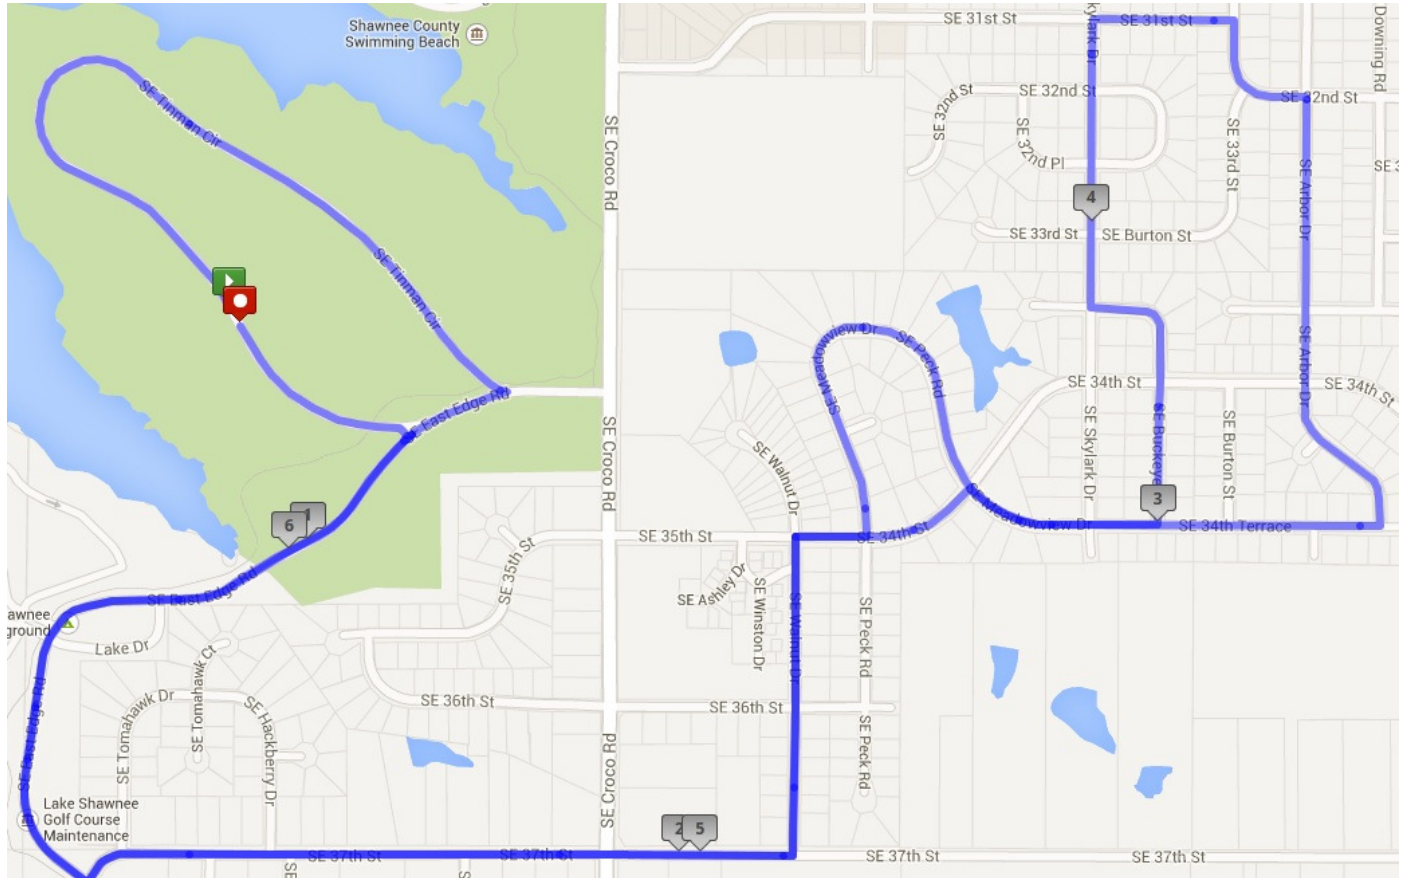

Mile 1 located on bridge near tip of lake along SE East Edge Road.

Mile 2 located at south edge of driveway on Kenny Street for house addressed at 3410 Lake Ct.

Mile 3 located along SE Tinman Circle 117 feet south of drive to Recreation Building.

Finish at start line location on SE Tinman Circle outside Reynolds Lodge.

Aid station located on SE 37th Street shortly after turning off SE East Edge Road.

2017 Sunflower State Games Road Race

10K Course

Lake Shawnee - Reynolds Lodge on Tinman Circle

Saturday, July 15

Start on SE Tinman Circle outside Reynolds lodge at crack across road near green utility post

Mile 1 located on bridge near tip of lake along SE East Edge Road

Mile 2 located 70 feet east of Croco Road Stop Ahead sign along SE 37th Street

Mile 3 located 37 feet west of mailbox at 4010 SE 34th Terrace

Mile 4 located on curve as 33rd Terr. turns onto Buckeye Street across from north side of house at 3310 Buckeye