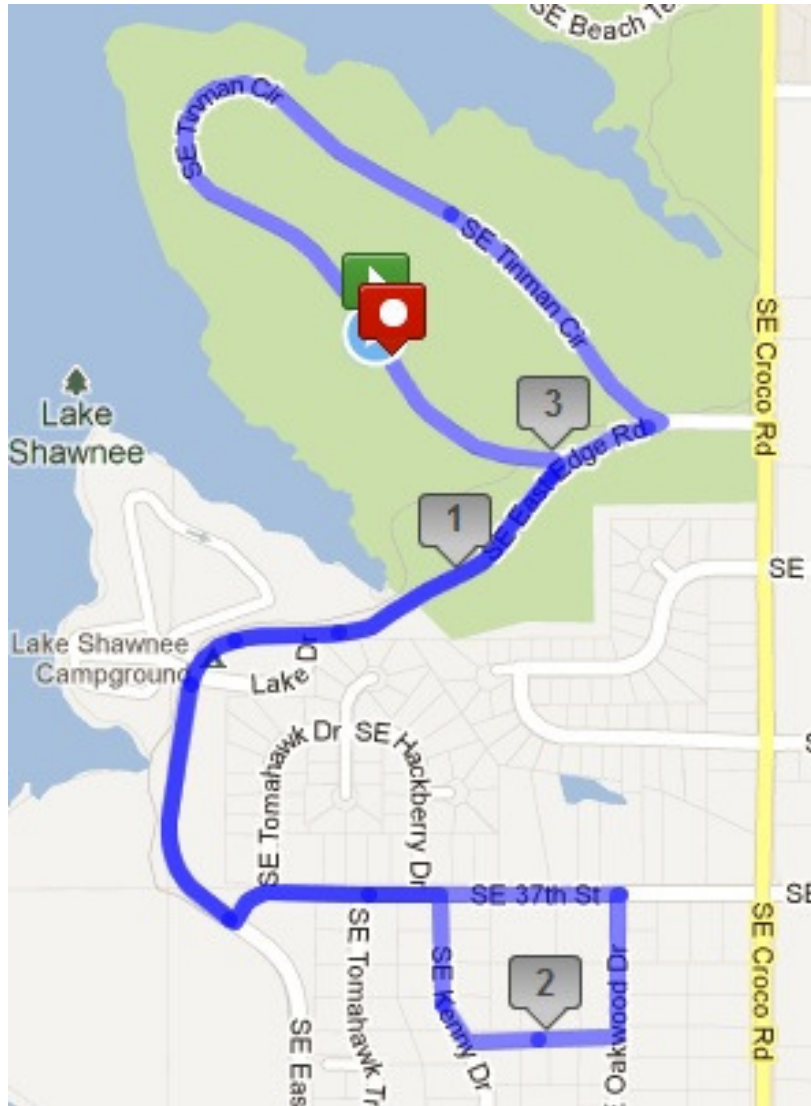

2017 Sunflower State Games Road Race 5K Course

Lake Shawnee - Reynolds Lodge on Tinman Circle Saturday, July 15

Start on Tinman Circle outside Reynolds Lodge at crack across road near green utility post.

Mile 1 located on bridge near tip of lake along SE East Edge Road.

Mile 2 located at south edge of driveway on Kenny Street for house addressed at 3410 Lake Ct.

Mile 3 located along SE Tinman Circle 117 feet south of drive to Recreation Building.

Finish at start line location on SE Tinman Circle outside Reynolds Lodge.

Aid station located on SE 37th Street shortly after turning off SE East Edge Road.

2017 Sunflower State Games Road Race

10K Course

Mile 5 located 20 feet west of mailbox at 3536 SE 37th Street

Mile 6 located 29 feet west of bicycle sign on west loop of SE Tinman Circle

Finish at start line location on SE Tinman circle outside Reynolds Lodge