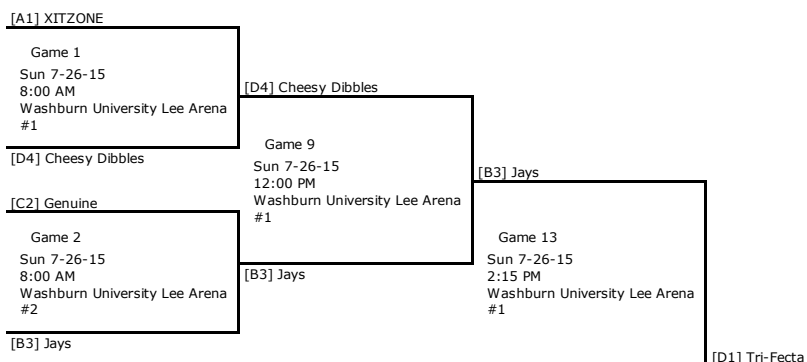

Tournament Bracket

Gold	[D1] Tri-Fecta
Silver	[C1] Brick Squad
Bronze	[B3] Jays
4th	[C4] Team Groove