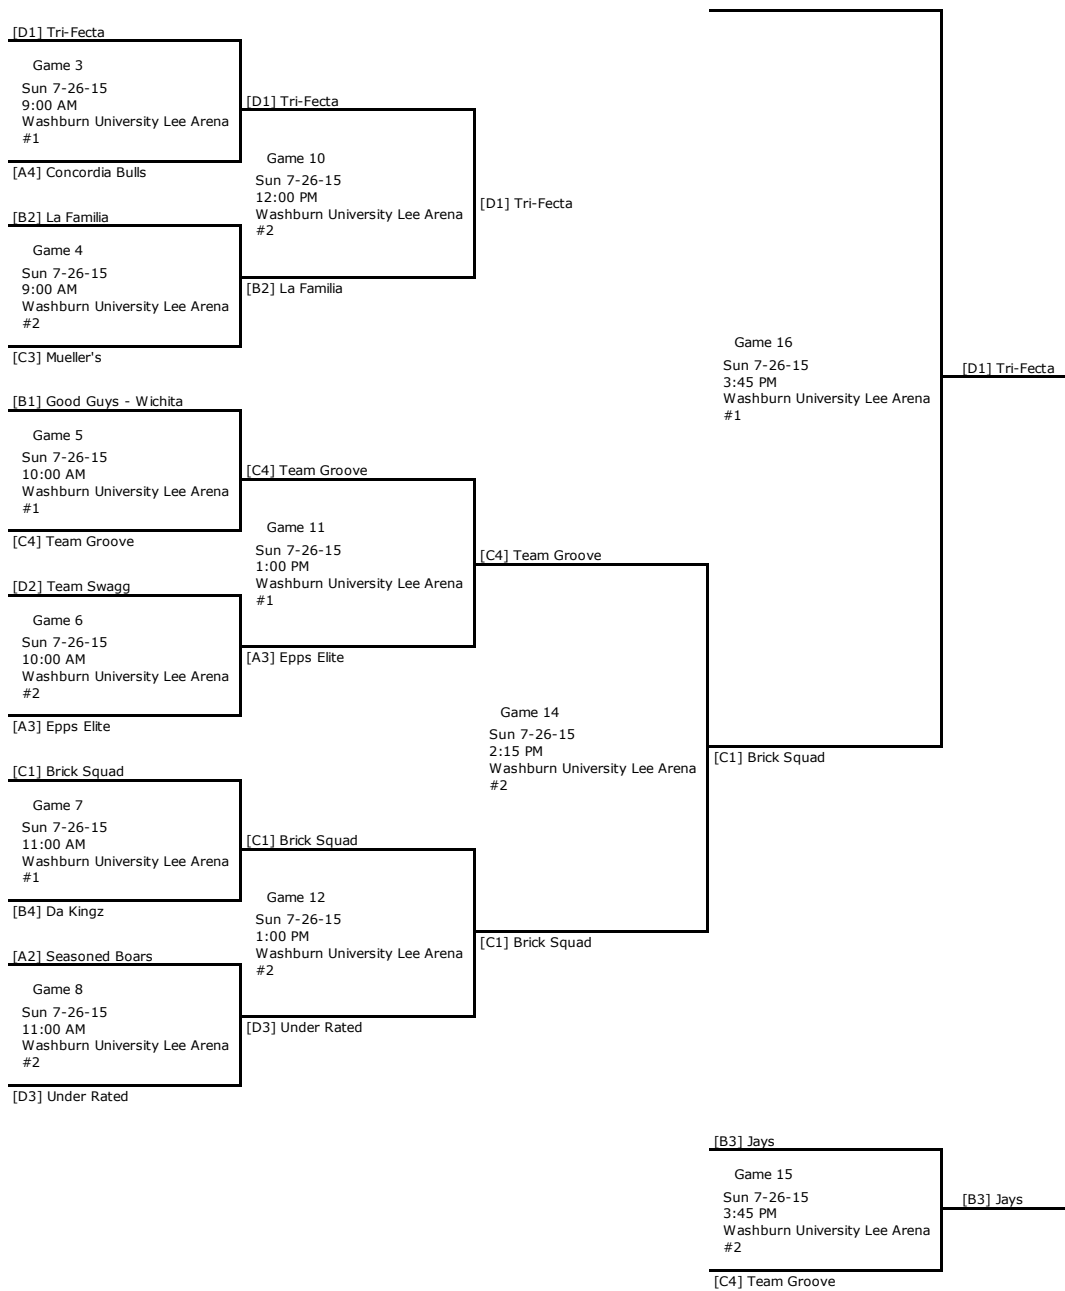

www.QuickScores.com