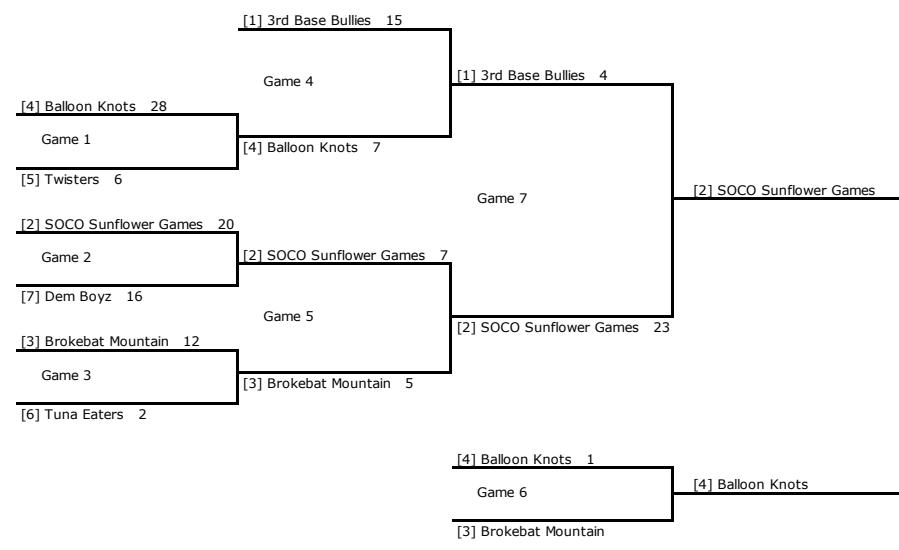

**Tournament Bracket**

Gold	[B1] Royal Treatment
Silver	[A1] Panty Droppers
Bronze	[A3] Dilligara
4th	[A2] Designated Drinkers
5th	[B3] The Motorboaters
5th	[B2] Twitzed
5th	[A4] Balls to the Fence
5th	[B4] Pitchslaps

PCT = Winning Percentage | HTH = Head-To-Head

**Pool Play Schedule & Results**

Week	Date	Time	Location	Home	Away
Week 1	Sat 7-18-15	9:00 AM	Rueger Park Diamond #2	Tuna Eaters	<b>SOCO Sunflower Games 23</b>
		9:00 AM	Rueger Park Diamond #3	<b>Balloon Knots 17</b>	Twisters 16
		10:00 AM	Rueger Park Diamond #2	<b>SOCO Sunflower Games 23</b>	Dem Boyz 8
		10:00 AM	Rueger Park Diamond #3	Brokebat Mountain 11	<b>3rd Base Bullies 12</b>
		11:00 AM	Rueger Park Diamond #2	<b>Twisters 20</b>	Tuna Eaters 14
		11:00 AM	Rueger Park Diamond #3	Balloon Knots 12	<b>3rd Base Bullies 15</b>
		12:00 PM	Rueger Park Diamond #2	<b>SOCO Sunflower Games 22</b>	Balloon Knots 7
		12:00 PM	Rueger Park Diamond #3	Twisters 6	<b>Brokebat Mountain 14</b>
		1:00 PM	Rueger Park Diamond #2	Dem Boyz 10	<b>Tuna Eaters 22</b>
		1:00 PM	Rueger Park Diamond #3	<b>3rd Base Bullies 10</b>	SOCO Sunflower Games 4
		2:00 PM	Rueger Park Diamond #2	Dem Boyz 7	<b>Brokebat Mountain 21</b>

**Tournament Bracket**

Gold	[2] SOCO Sunflower Games
Silver	[1] 3rd Base Bullies
Bronze	[4] Balloon Knots
4th	[3] Brokebat Mountain
5th	[7] Dem Boyz
5th	[6] Tuna Eaters
5th	[5] Twisters

www.QuickScores.com