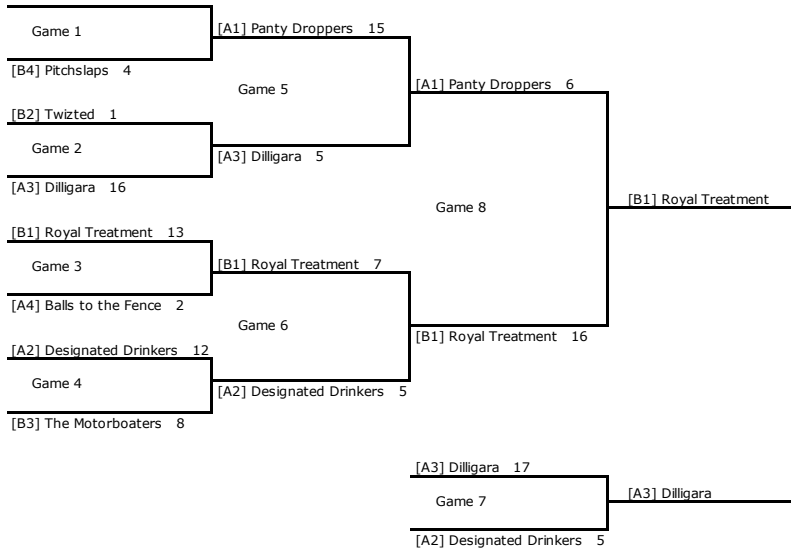

www.sunflowergames.com

2015 SSG - Slow-pitch Softball Men's Rec.

State Games - Sunflower State Games - 2015

Sponsored By:

Pool Play Standings

Team	Win	Loss	PCT	HTH
3rd Base Bullies	3	0	1.000	
SOCO Sunflower Games	3	1	0.750	
Brokebat Mountain	2	1	0.667	
Balloon Knots	1	2	0.333	1
Twisters	1	2	0.333	2
Tuna Eaters	1	2	0.333	3
Dem Boyz	0	3	0.000	

PCT = Winning Percentage | HTH = Head-To-Head

Pool Play Schedule & Results

Week	Date	Time	Location	Home	Away
Week 1	Sat 7-18-15	9:00 AM	Rueger Park Diamond #2	Tuna Eaters	SOCO Sunflower Games 23
		9:00 AM	Rueger Park Diamond #3	Balloon Knots 17	Twisters 16
		10:00 AM	Rueger Park Diamond #2	SOCO Sunflower Games 23	Dem Boyz 8
		10:00 AM	Rueger Park Diamond #3	Brokebat Mountain 11	3rd Base Bullies 12
		11:00 AM	Rueger Park Diamond #2	Twisters 20	Tuna Eaters 14
		11:00 AM	Rueger Park Diamond #3	Balloon Knots 12	3rd Base Bullies 15
		12:00 PM	Rueger Park Diamond #2	SOCO Sunflower Games 22	Balloon Knots 7
		12:00 PM	Rueger Park Diamond #3	Twisters 6	Brokebat Mountain 14
		1:00 PM	Rueger Park Diamond #2	Dem Boyz 10	Tuna Eaters 22
		1:00 PM	Rueger Park Diamond #3	3rd Base Bullies 10	SOCO Sunflower Games 4
		2:00 PM	Rueger Park Diamond #2	Dem Boyz 7	Brokebat Mountain 21

Tournament Bracket

Gold	[2] SOCO Sunflower Games
Silver	[1] 3rd Base Bullies
Bronze	[4] Balloon Knots
4th	[3] Brokebat Mountain
5th	[7] Dem Boyz
5th	[6] Tuna Eaters
5th	[5] Twisters