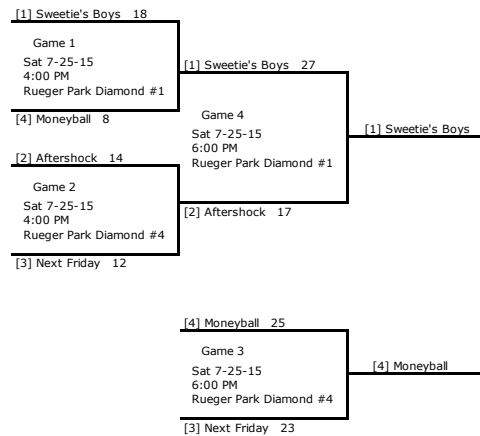

**Tournament Bracket**

Gold	[2] SOCO Sunflower Games
Silver	[1] 3rd Base Bullies
Bronze	[4] Balloon Knots
4th	[3] Brokebat Mountain
5th	[7] Dem Boyz
5th	[6] Tuna Eaters
5th	[5] Twisters

www.QuickScores.com

#### Pool Play Standings

Team	Win	Loss	PCT
Sweetie's Boys	3	0	1.000
Aftershock	2	1	0.667
Next Friday	1	2	0.333
Moneyball	0	3	0.000

PCT = Winning Percentage

#### Pool Play Schedule & Results

Week	Date	Time	Location	Home	Home Score	Away	Away Score
Week 1	Sat 7-25-15	9:00 AM	Rueger Park Diamond #1	Moneyball	2	<b>Sweetie's Boys</b>	<b>15</b>
		10:00 AM	Rueger Park Diamond #1	<b>Aftershock</b>	<b>21</b>	Next Friday	19
		11:00 AM	Rueger Park Diamond #1	<b>Next Friday</b>	<b>18</b>	Moneyball	15
		12:00 PM	Rueger Park Diamond #1	<b>Sweetie's Boys</b>	<b>17</b>	Aftershock	16
		1:00 PM	Rueger Park Diamond #1	<b>Sweetie's Boys</b>	<b>18</b>	Next Friday	17
		2:00 PM	Rueger Park Diamond #1	<b>Aftershock</b>	<b>12</b>	Moneyball	9

#### Tournament Bracket

Gold	[1] Sweetie's Boys
Silver	[2] Aftershock
Bronze	[4] Moneyball
4th	[3] Next Friday

www.QuickScores.com

www.sunflowergames.com