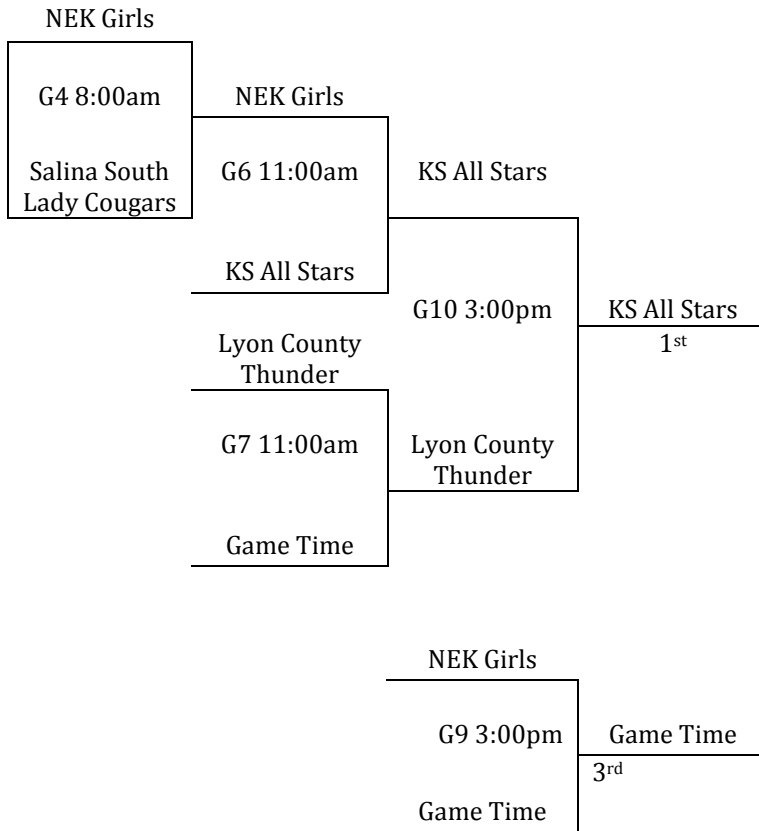

11-12th Grade Boys

Top two teams in each pool to bracket A, others to bracket B
 All Games Played at Washburn University

A Bracket

B Bracket

Sponsored By:

**BlueCross
 BlueShield
 of Kansas**

Sunflower State Games
MAYB Topeka, KS
July 18-19

3-4th Grade Girls
All teams to bracket play
All Games Played at SportZone

Sponsored By:

**BlueCross
BlueShield
of Kansas**

Sunflower State Games
MAYB Topeka, KS
July 18-19

5th Grade Girls
All teams to bracket play
All Games Played at SportZone

Sponsored By:

**BlueCross
BlueShield
of Kansas**

Sunflower State Games
 MAYB Topeka, KS
 July 18-19

6th Grade Girls

A1 Plays B1, A2 Plays B2, A3 Plays B3 to Determine Bracket Play
 All Games Played at SportZone and Topeka Collegiate

Sponsored By:

**BlueCross
 BlueShield
 of Kansas**

Sunflower State Games
 MAYB Topeka, KS
 July 18-19

7th Grade Girls

A1 Plays B1, A2 Plays B2, A3 Plays B3 to Determine Bracket Play

All Games Played at SportZone, Crestview Community Center, Garfield Community Center, and Topeka Collegiate