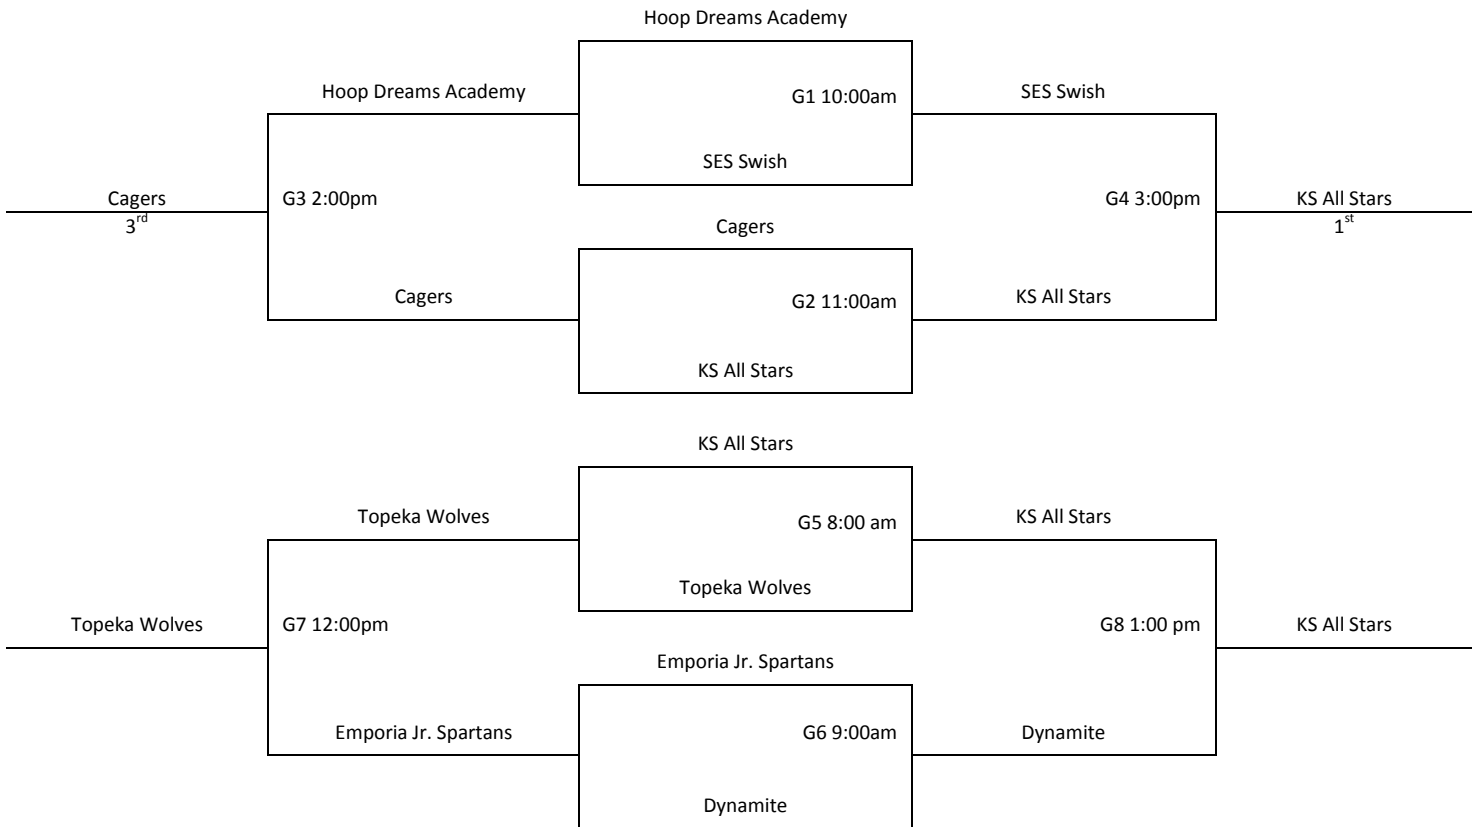

Sunflower State Games
 MAYB Topeka, KS
 July 18-19

3rd/4th Grade Boys

Top 2 teams from each pool advance to bracket A, others go to bracket B. Ties are broken with head to head for 2 way ties and coin flip for 3 way.

All Games Played at SportZone

Sponsored By:

Sunflower State Games
MAYB Topeka, KS
July 18-19

5th Grade Boys
All teams to bracket play
All Games Played at SportZone

Sponsored By:

**BlueCross
BlueShield
of Kansas**