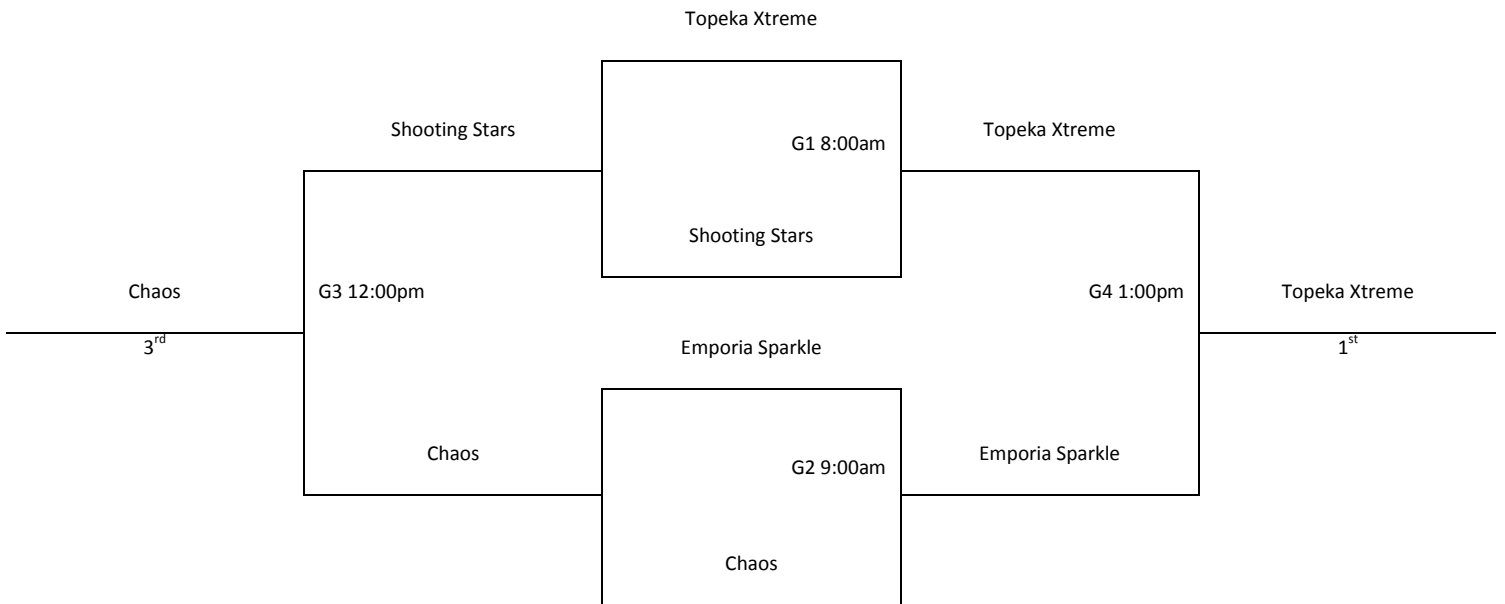

11-12th Grade Boys

Top two teams in each pool to bracket A, others to bracket B
 All Games Played at Washburn University

A Bracket

B Bracket

Sponsored By:

**BlueCross
 BlueShield
 of Kansas**

Sunflower State Games
MAYB Topeka, KS
July 18-19

3-4th Grade Girls
All teams to bracket play
All Games Played at SportZone

Sponsored By:

**BlueCross
BlueShield
of Kansas**

Sunflower State Games
MAYB Topeka, KS
July 18-19

5th Grade Girls
All teams to bracket play
All Games Played at SportZone

Sponsored By:

**BlueCross
BlueShield
of Kansas**

Sunflower State Games
 MAYB Topeka, KS
 July 18-19

6th Grade Girls

A1 Plays B1, A2 Plays B2, A3 Plays B3 to Determine Bracket Play
 All Games Played at SportZone and Topeka Collegiate