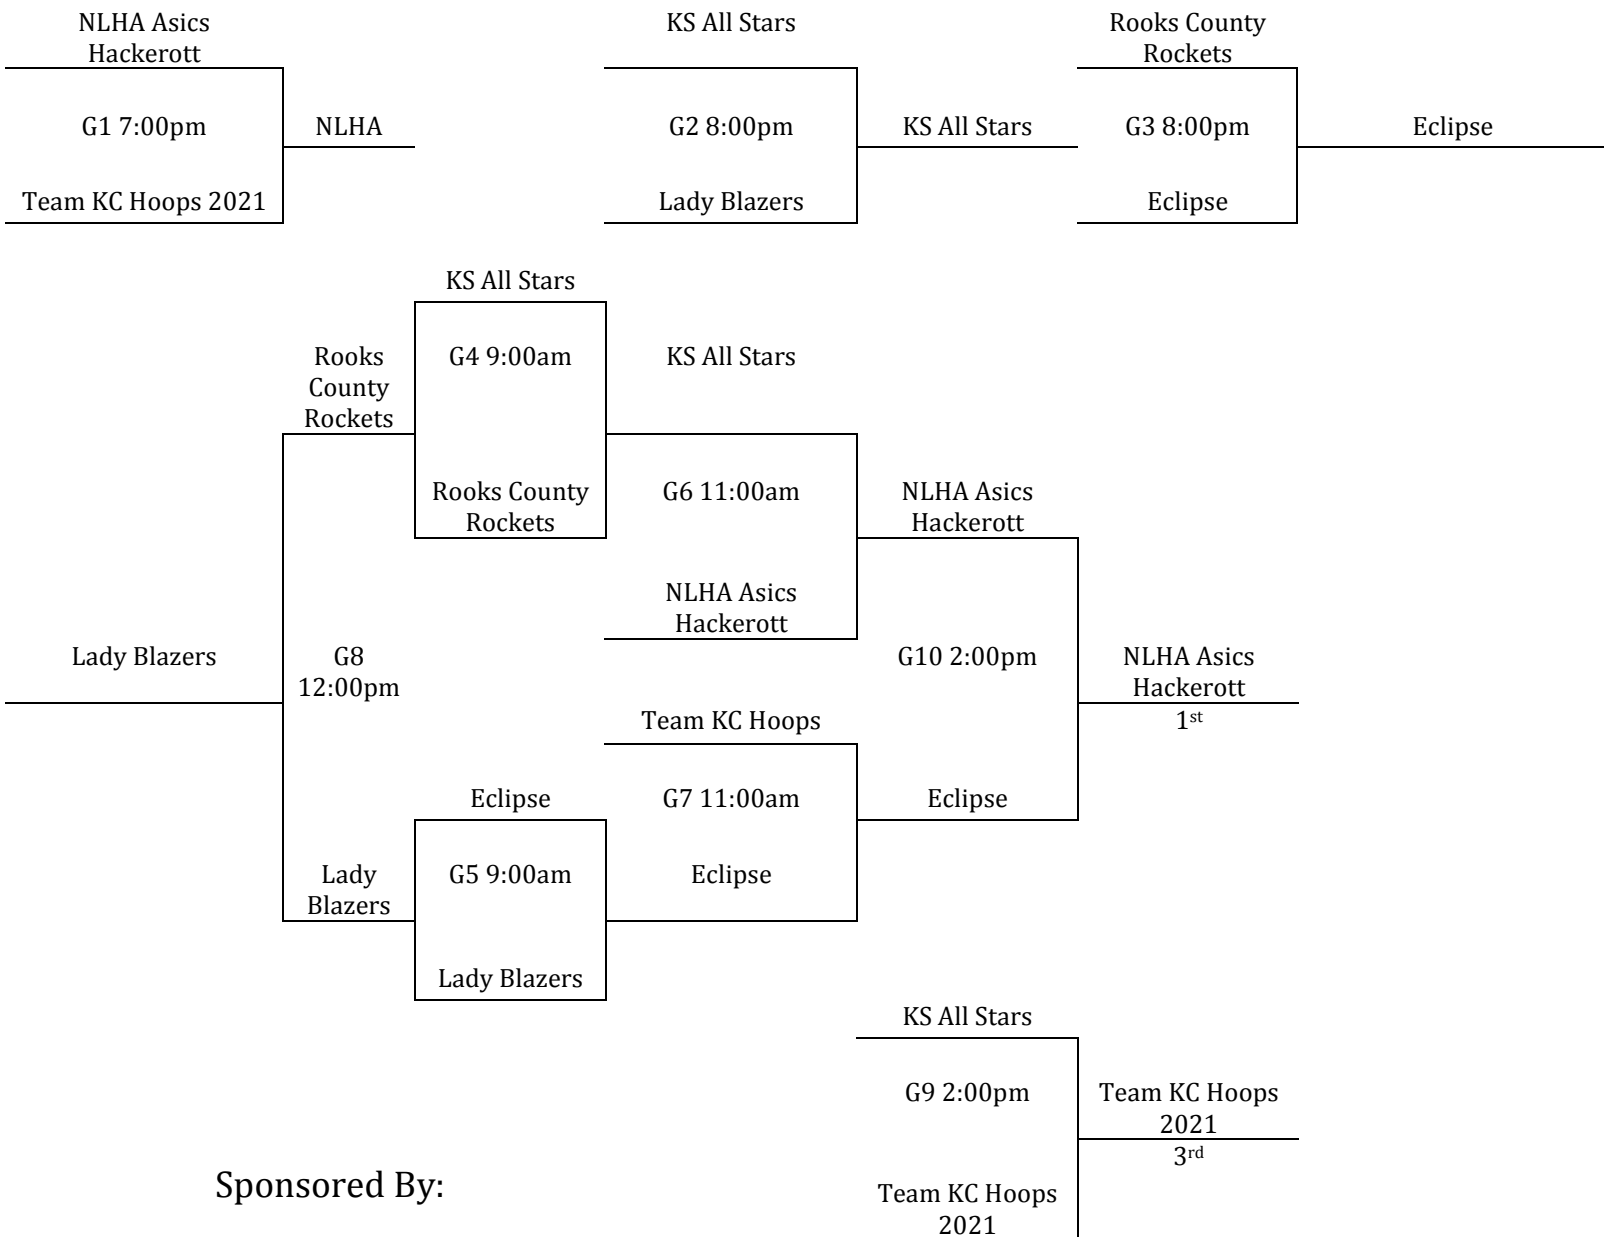

Sponsored By:

**BlueCross
 BlueShield
 of Kansas**

Sunflower State Games
 MAYB Topeka, KS
 July 18-19

7th Grade Girls

A1 Plays B1, A2 Plays B2, A3 Plays B3 to Determine Bracket Play

All Games Played at SportZone, Crestview Community Center, Garfield Community Center, and Topeka Collegiate