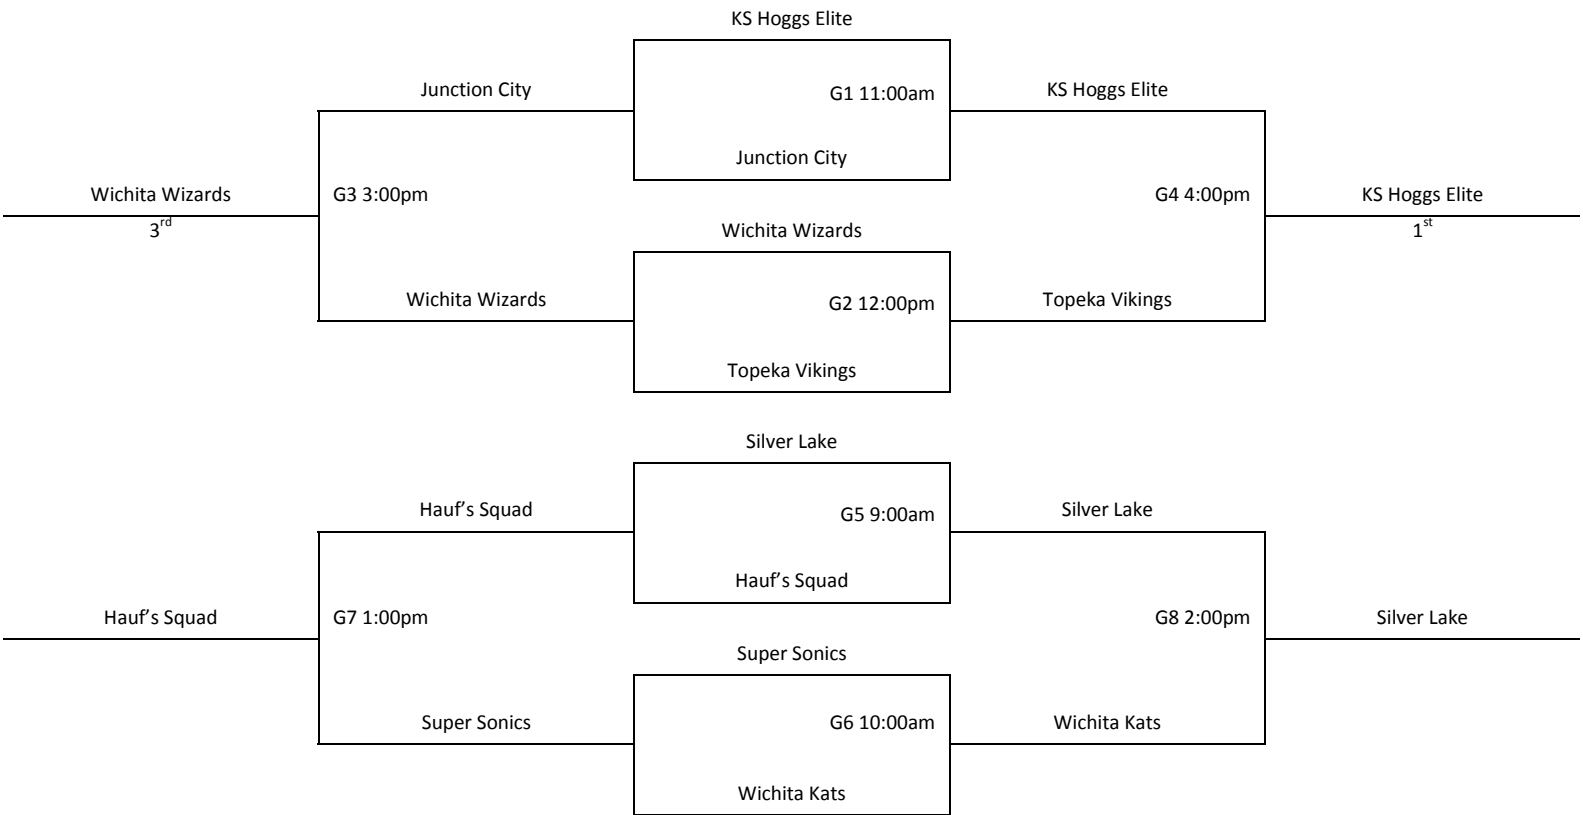

River City Thunder

Sponsored By:

**BlueCross
BlueShield
of Kansas**

Sunflower State Games
 MAYB Topeka, KS
 July 18-19

7th Grade Boys

Top 2 teams from each pool advance to bracket A, others go to bracket B. Ties are broken with head to head for 2 way ties and coin flip for 3 way.

All Games Played at Hillcrest Community Center

Sponsored By:

**BlueCross
 BlueShield
 of Kansas**

Sunflower State Games
 MAYB Topeka, KS
 July 18-19

8th Grade Boys

Top 2 teams from each pool advance to bracket A, others go to bracket B. Ties are broken with head to head for 2 way ties and coin flip for 3 way.

All Games Played at Whiting Gym

Sponsored By:

Sunflower State Games
MAYB Topeka, KS
July 18-19

9-10th Grade Boys
All teams to bracket play
All Games Played at Washburn University Lee Arena

Sponsored By:

Sunflower State Games
 MAYB Topeka, KS
 July 18-19

11-12th Grade Boys

Top two teams in each pool to bracket A, others to bracket B
 All Games Played at Washburn University

A Bracket

B Bracket

Sponsored By:

**BlueCross
 BlueShield
 of Kansas**

Sunflower State Games
MAYB Topeka, KS
July 18-19