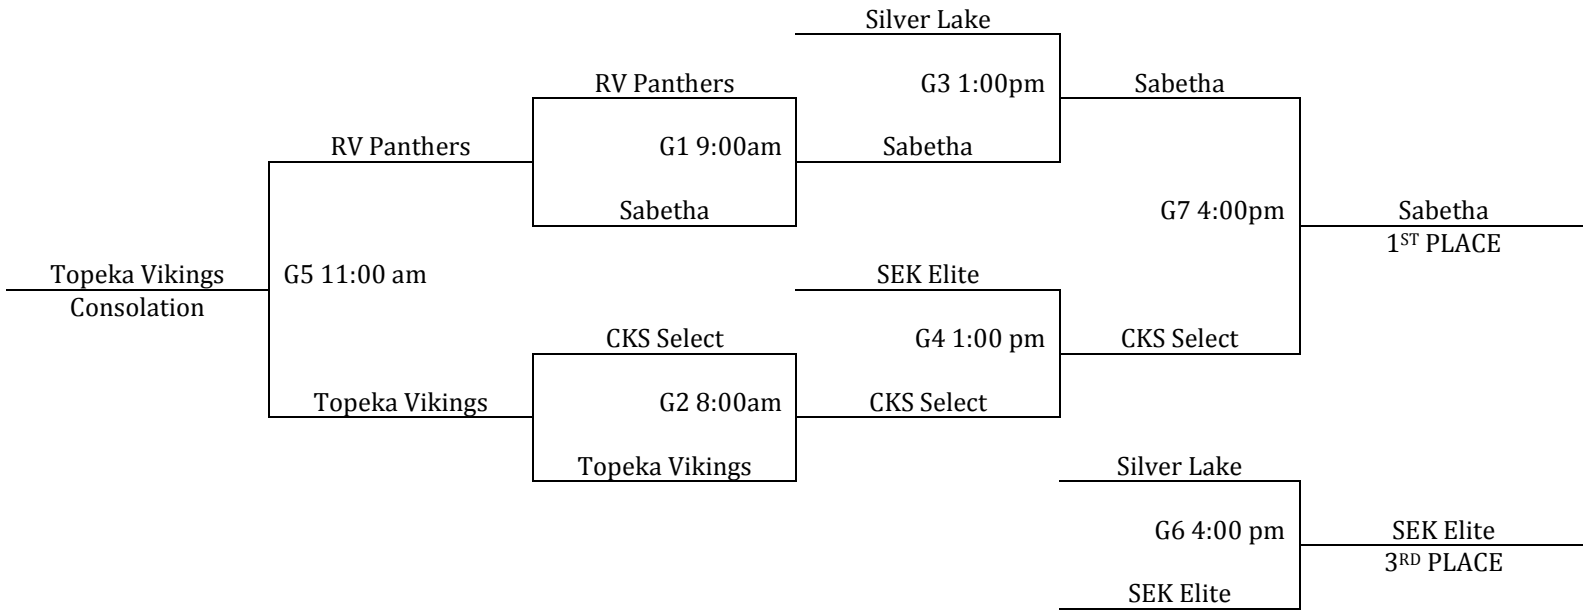

All Games Played at Hillcrest Community Center

Sponsored By:

**BlueCross
 BlueShield
 of Kansas**

Sunflower State Games
 MAYB Topeka, KS
 July 18-19

8th Grade Boys

Top 2 teams from each pool advance to bracket A, others go to bracket B. Ties are broken with head to head for 2 way ties and coin flip for 3 way.

All Games Played at Whiting Gym

Sponsored By:

Sunflower State Games
MAYB Topeka, KS
July 18-19

9-10th Grade Boys
All teams to bracket play
All Games Played at Washburn University Lee Arena

Sponsored By:

Sunflower State Games
 MAYB Topeka, KS
 July 18-19

11-12th Grade Boys

Top two teams in each pool to bracket A, others to bracket B
 All Games Played at Washburn University

A Bracket

B Bracket

Sponsored By:

**BlueCross
 BlueShield
 of Kansas**

Sunflower State Games
MAYB Topeka, KS
July 18-19