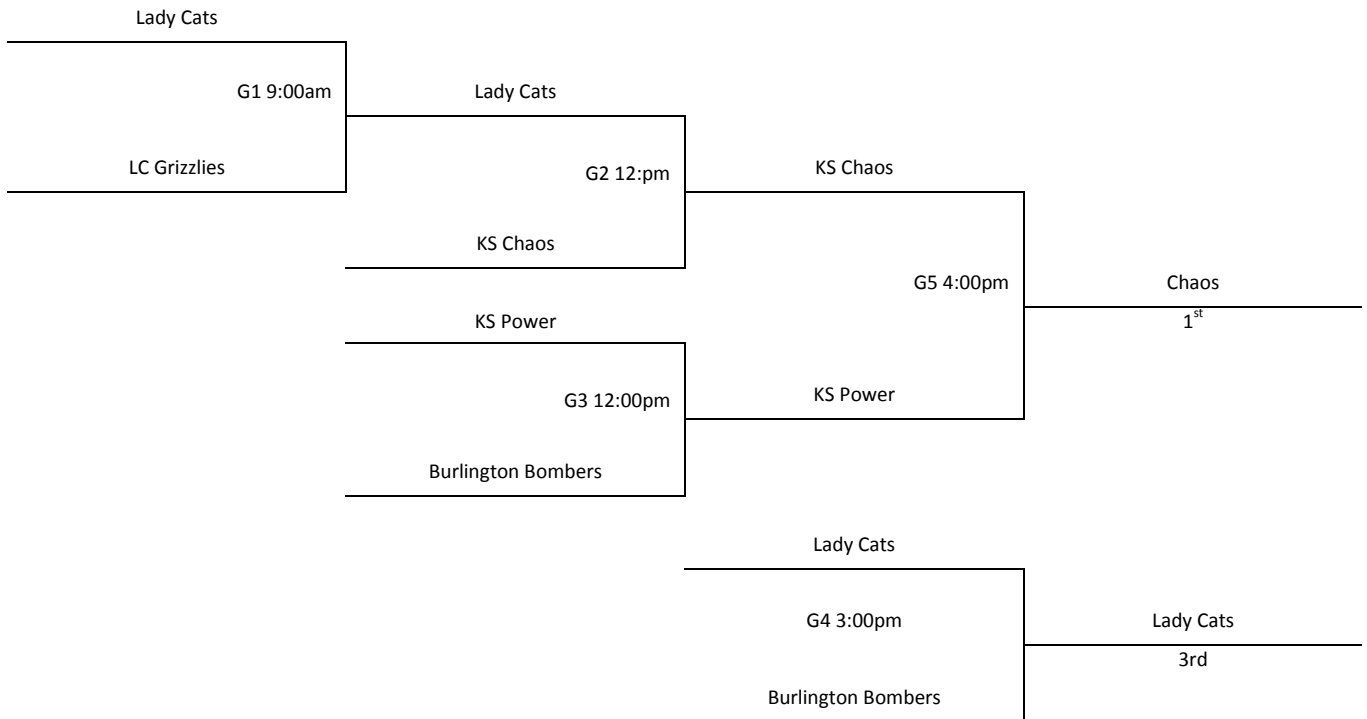

Sponsored By:

**BlueCross
 BlueShield
 of Kansas**

Sunflower State Games
MAYB Topeka, KS
July 18-19

8th Grade Girls

All teams to bracket play

All Games Played at Crestview Community Center, Garfield Community Center, and Oakland Community Center