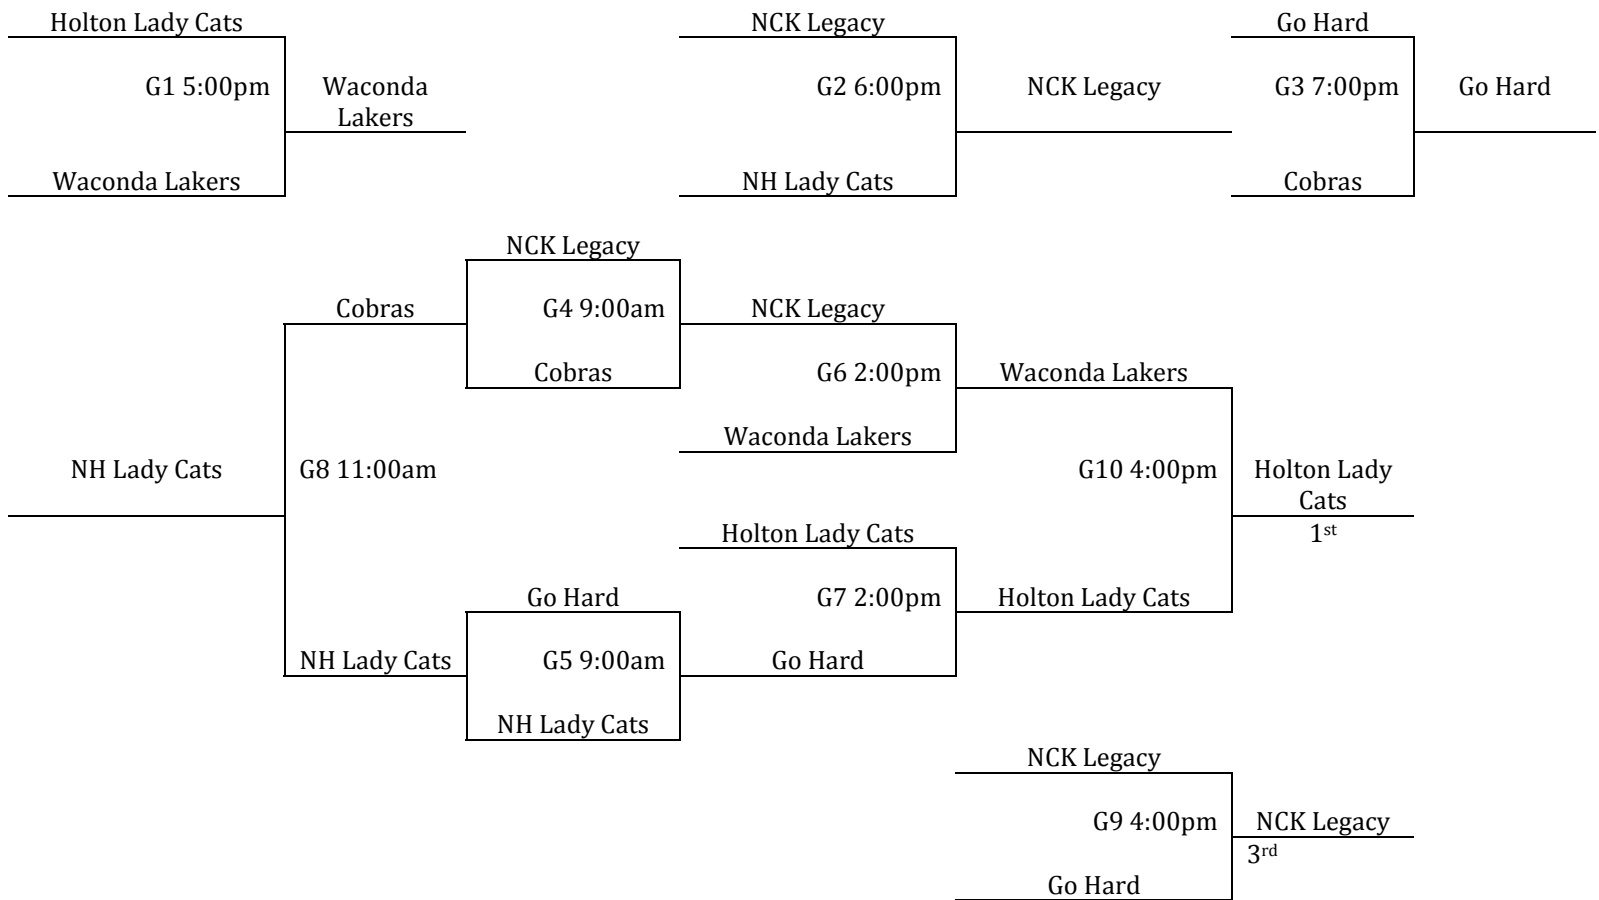

Sponsored By:

**BlueCross
 BlueShield
 of Kansas**

Sunflower State Games
 MAYB Topeka, KS
 July 18-19

11-12th Grade Girls D2

A1 Plays B1, A2 Plays B2, A3 Plays B3 to Determine Bracket Play

All Games Played at Crestview Community Center, Garfield Community Center, and Oakland Community