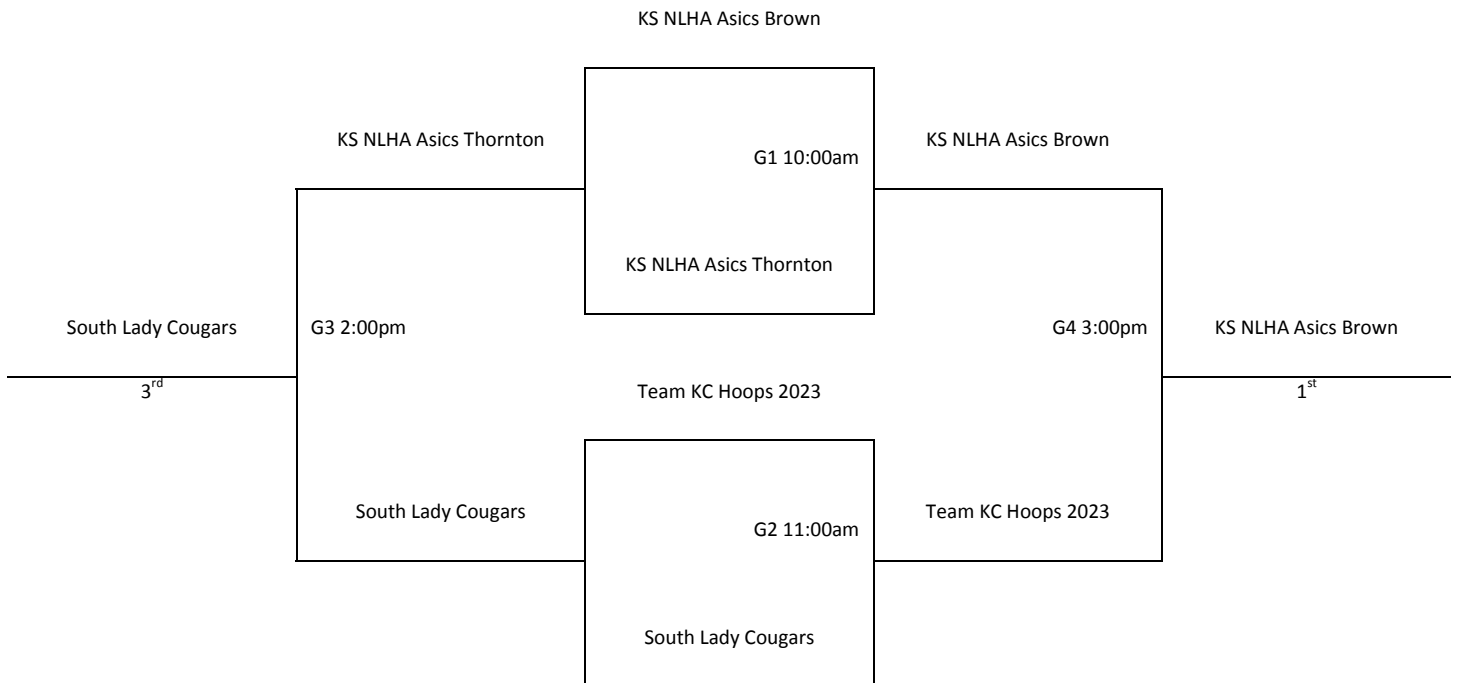

All Games Played at Whiting Gym

Sponsored By:

Sunflower State Games
MAYB Topeka, KS
July 18-19

9-10th Grade Boys
All teams to bracket play
All Games Played at Washburn University Lee Arena

Sponsored By:

Sunflower State Games
 MAYB Topeka, KS
 July 18-19

11-12th Grade Boys

Top two teams in each pool to bracket A, others to bracket B
 All Games Played at Washburn University

A Bracket

B Bracket

Sponsored By:

**BlueCross
 BlueShield
 of Kansas**

Sunflower State Games
MAYB Topeka, KS
July 18-19

3-4th Grade Girls
All teams to bracket play
All Games Played at SportZone

Sponsored By:

**BlueCross
BlueShield
of Kansas**

Sunflower State Games
MAYB Topeka, KS
July 18-19

5th Grade Girls
All teams to bracket play
All Games Played at SportZone