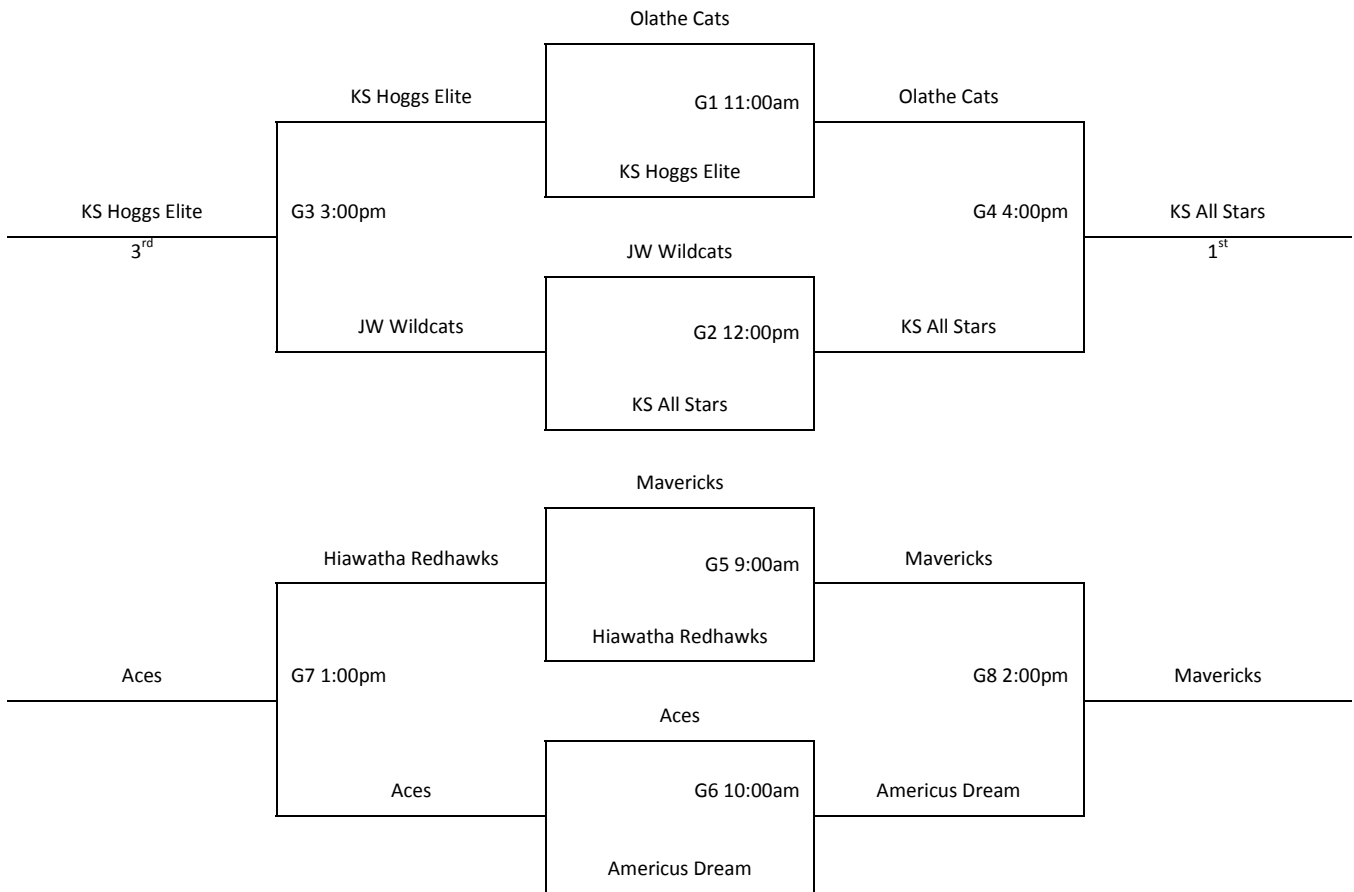

River City Thunder

Sponsored By:

**BlueCross
BlueShield
of Kansas**

Sunflower State Games
 MAYB Topeka, KS
 July 18-19

7th Grade Boys

Top 2 teams from each pool advance to bracket A, others go to bracket B. Ties are broken with head to head for 2 way ties and coin flip for 3 way.

All Games Played at Hillcrest Community Center

Sponsored By:

**BlueCross
 BlueShield
 of Kansas**

Sunflower State Games
 MAYB Topeka, KS
 July 18-19

8th Grade Boys

Top 2 teams from each pool advance to bracket A, others go to bracket B. Ties are broken with head to head for 2 way ties and coin flip for 3 way.

All Games Played at Whiting Gym

Sponsored By:

Sunflower State Games
MAYB Topeka, KS
July 18-19

9-10th Grade Boys
All teams to bracket play
All Games Played at Washburn University Lee Arena

Sponsored By:

Sunflower State Games
 MAYB Topeka, KS
 July 18-19