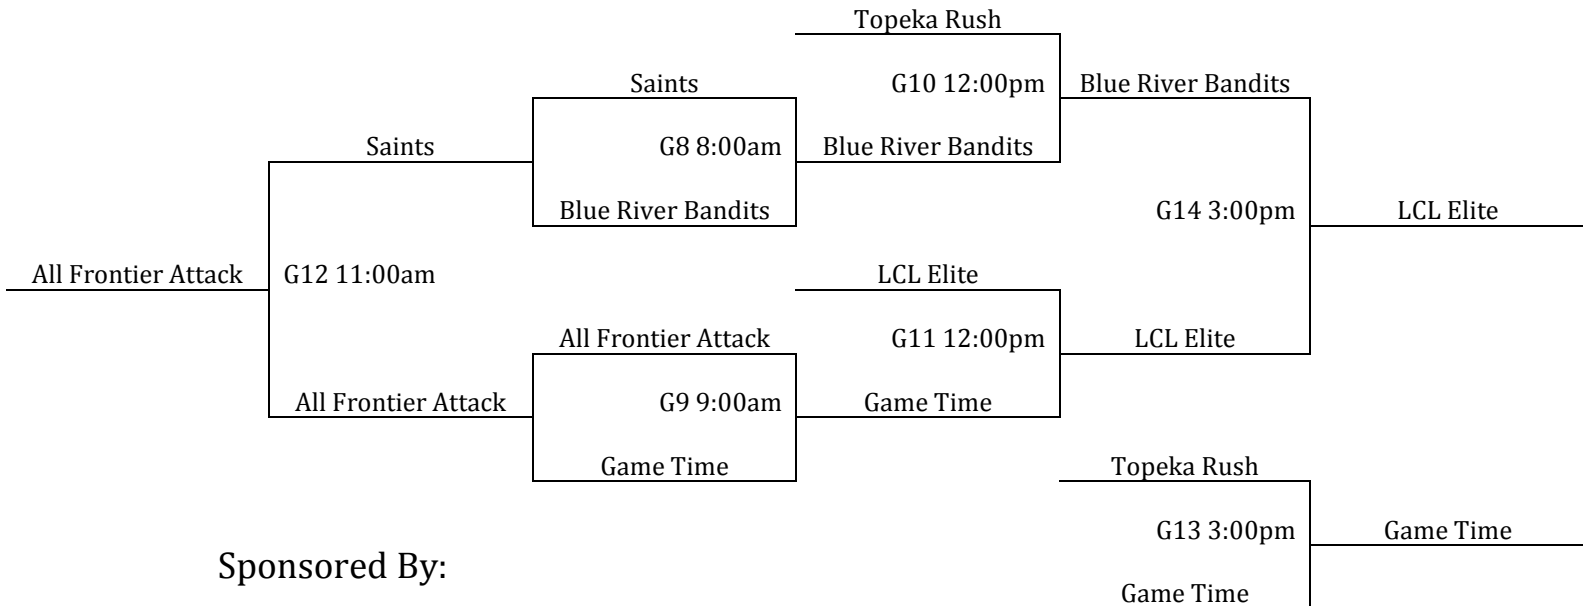

River City Thunder

Sponsored By:

**BlueCross
BlueShield
of Kansas**

Sunflower State Games
 MAYB Topeka, KS
 July 18-19

7th Grade Boys

Top 2 teams from each pool advance to bracket A, others go to bracket B. Ties are broken with head to head for 2 way ties and coin flip for 3 way.

All Games Played at Hillcrest Community Center

Sponsored By:

**BlueCross
 BlueShield
 of Kansas**

Sunflower State Games
 MAYB Topeka, KS
 July 18-19

8th Grade Boys

Top 2 teams from each pool advance to bracket A, others go to bracket B. Ties are broken with head to head for 2 way ties and coin flip for 3 way.

All Games Played at Whiting Gym

Sponsored By:

Sunflower State Games
MAYB Topeka, KS
July 18-19

9-10th Grade Boys
All teams to bracket play
All Games Played at Washburn University Lee Arena

Sponsored By:

Sunflower State Games
 MAYB Topeka, KS
 July 18-19

11-12th Grade Boys

Top two teams in each pool to bracket A, others to bracket B
 All Games Played at Washburn University

A Bracket

B Bracket

Sponsored By:

**BlueCross
 BlueShield
 of Kansas**

Sunflower State Games
MAYB Topeka, KS
July 18-19