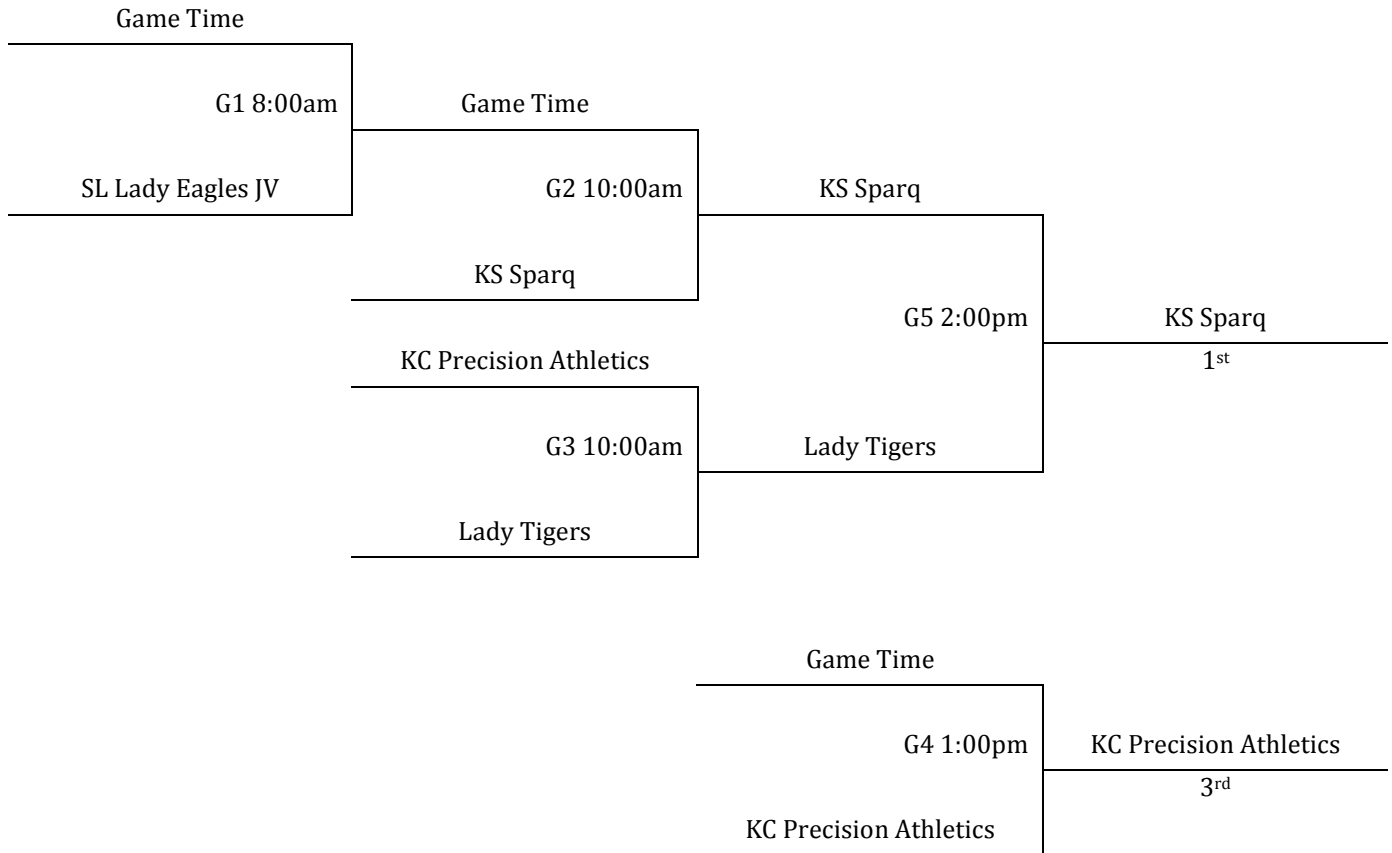

Sponsored By:

Sunflower State Games
 MAYB Topeka, KS
 July 18-19

9-10th Grade Girls

All Games Played at Crestview Community Center, Garfield Community Center, and Oakland Community

Sponsored By:

**BlueCross
 BlueShield
 of Kansas**