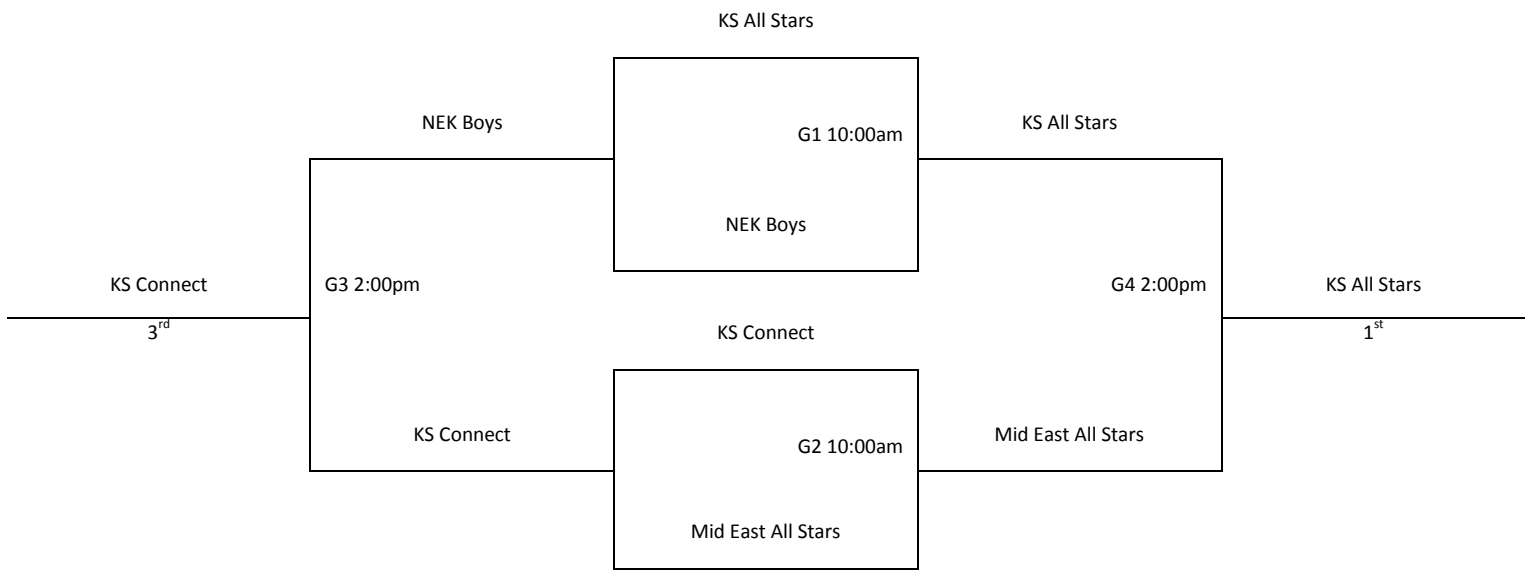

All Games Played at Hillcrest Community Center

Sponsored By:

**BlueCross
 BlueShield
 of Kansas**

Sunflower State Games
 MAYB Topeka, KS
 July 18-19

8th Grade Boys

Top 2 teams from each pool advance to bracket A, others go to bracket B. Ties are broken with head to head for 2 way ties and coin flip for 3 way.

All Games Played at Whiting Gym

Sponsored By:

Sunflower State Games
MAYB Topeka, KS
July 18-19

9-10th Grade Boys
All teams to bracket play
All Games Played at Washburn University Lee Arena

Sponsored By:

Sunflower State Games
 MAYB Topeka, KS
 July 18-19

11-12th Grade Boys

Top two teams in each pool to bracket A, others to bracket B
 All Games Played at Washburn University

A Bracket

B Bracket

Sponsored By:

**BlueCross
 BlueShield
 of Kansas**

Sunflower State Games
MAYB Topeka, KS
July 18-19