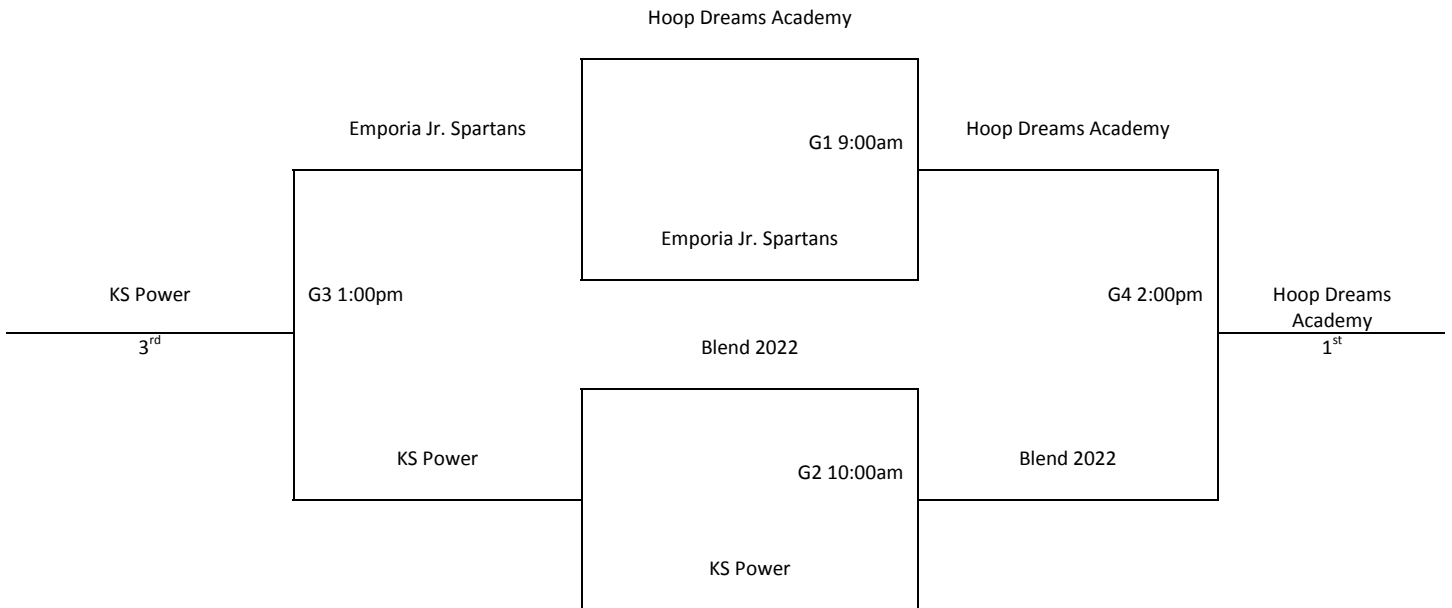

Sunflower State Games
 MAYB Topeka, KS
 July 18-19

3rd/4th Grade Boys

Top 2 teams from each pool advance to bracket A, others go to bracket B. Ties are broken with head to head for 2 way ties and coin flip for 3 way.

All Games Played at SportZone

Sponsored By:

Sunflower State Games
MAYB Topeka, KS
July 18-19

5th Grade Boys
All teams to bracket play
All Games Played at SportZone

Sponsored By:

**BlueCross
BlueShield
of Kansas**

Sunflower State Games
MAYB Topeka, KS
July 18-19

6th Grade Boys D2
All teams to bracket play
All Games Played at Whiting Gym, Topeka Collegiate, and SportZone

Sponsored By:

**BlueCross
BlueShield
of Kansas**