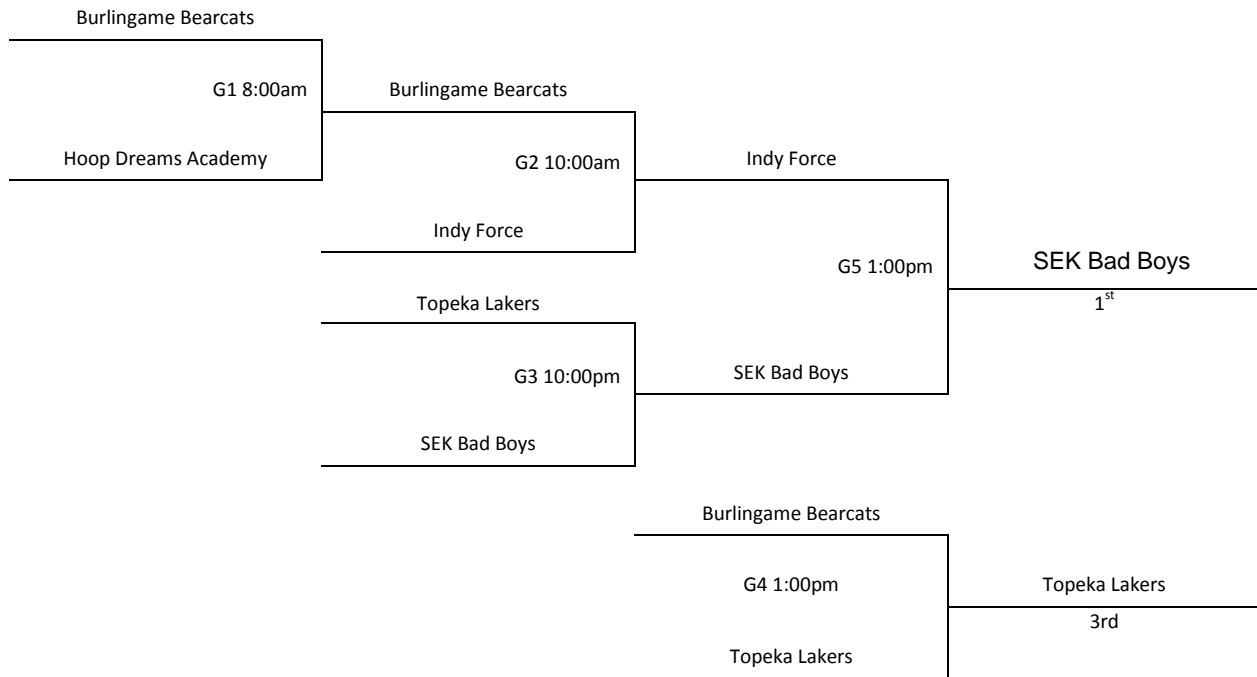

Sunflower State Games
 MAYB Topeka, KS
 July 18-19

3rd/4th Grade Boys

Top 2 teams from each pool advance to bracket A, others go to bracket B. Ties are broken with head to head for 2 way ties and coin flip for 3 way.

All Games Played at SportZone

Sponsored By:

Sunflower State Games
MAYB Topeka, KS
July 18-19

5th Grade Boys
All teams to bracket play
All Games Played at SportZone

Sponsored By:

**BlueCross
BlueShield
of Kansas**

Sunflower State Games
MAYB Topeka, KS
July 18-19

6th Grade Boys D2
All teams to bracket play
All Games Played at Whiting Gym, Topeka Collegiate, and SportZone

Sponsored By:

**BlueCross
BlueShield
of Kansas**