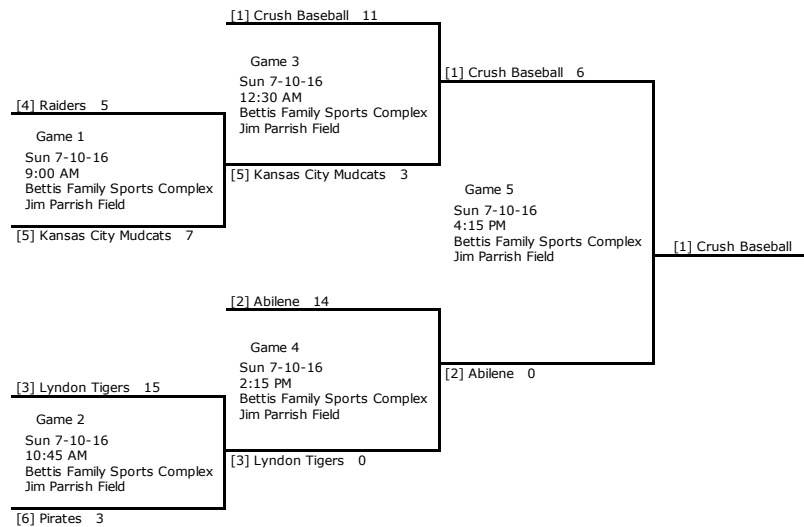

Tournament Bracket