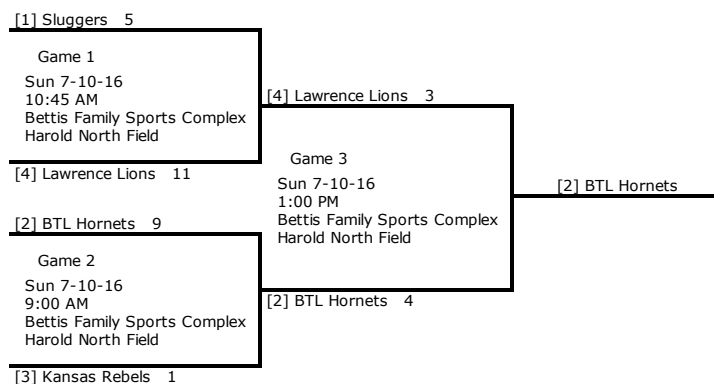

Tournament Bracket