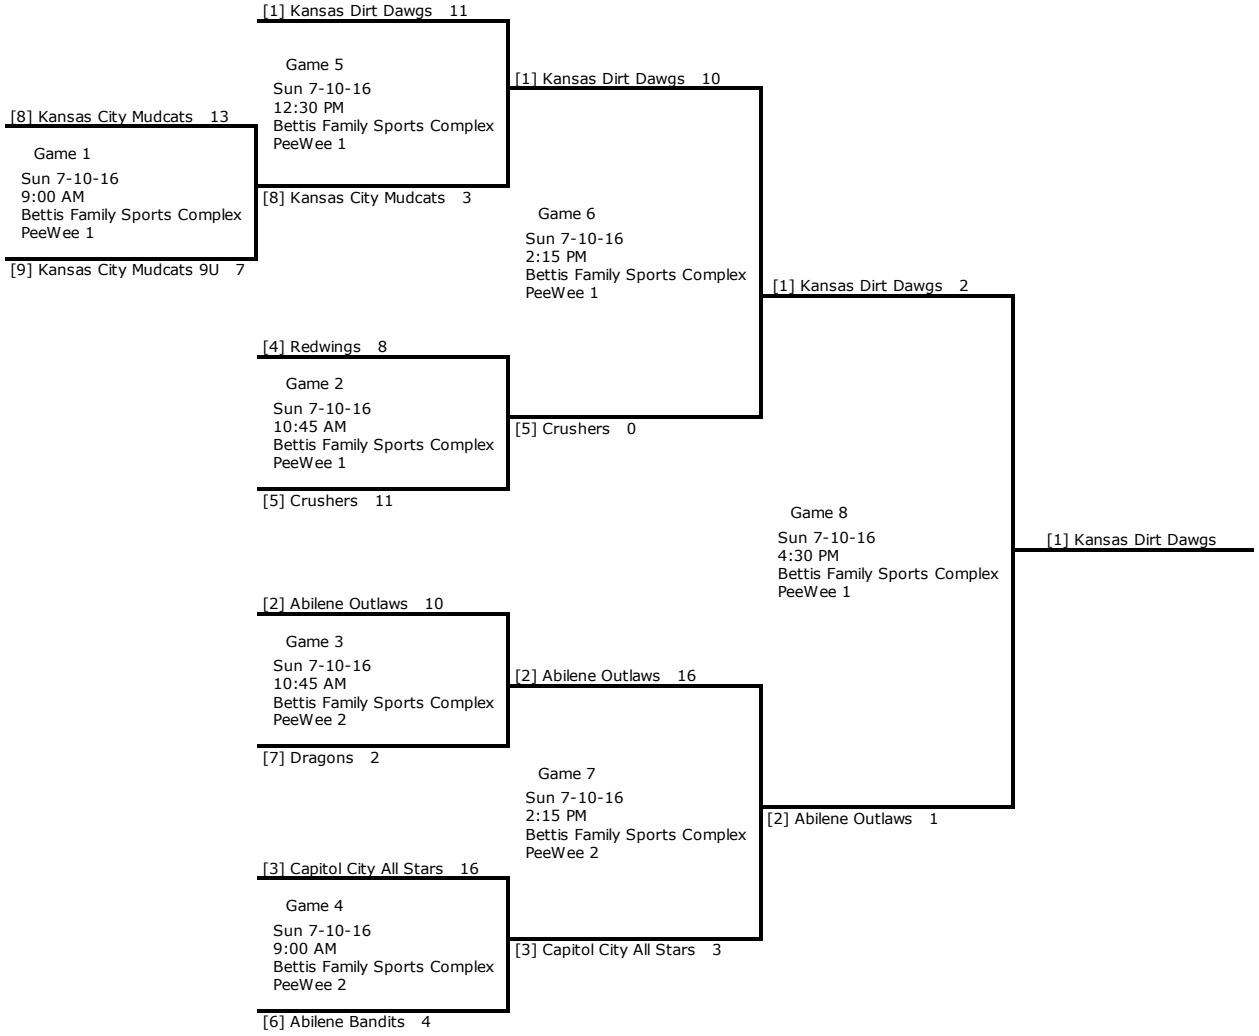

Tournament Bracket