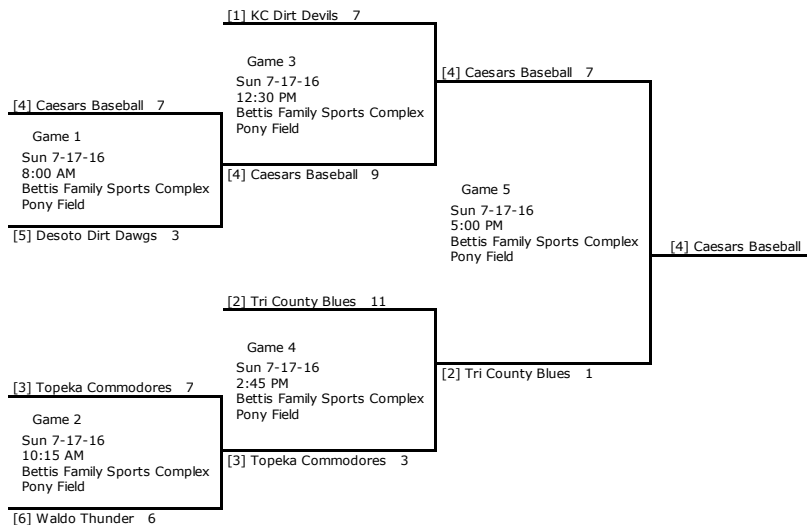

Tournament Bracket