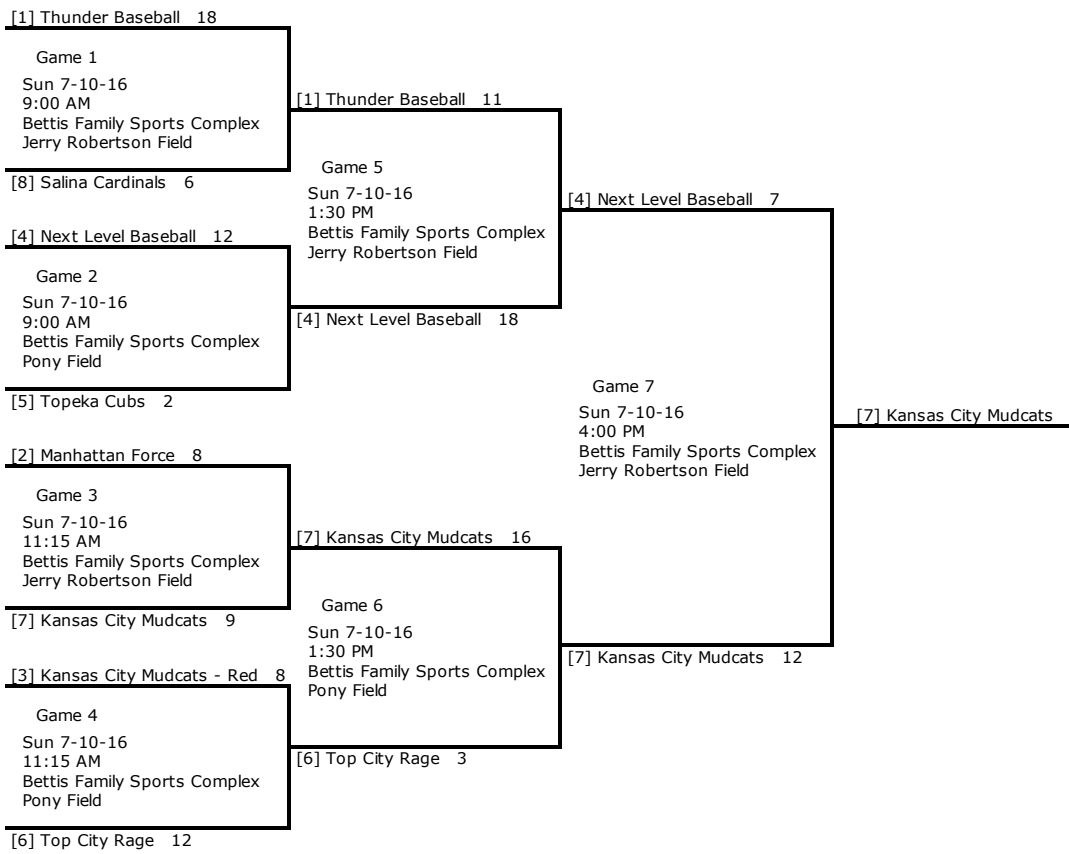

Tournament Bracket

www.QuickScores.com