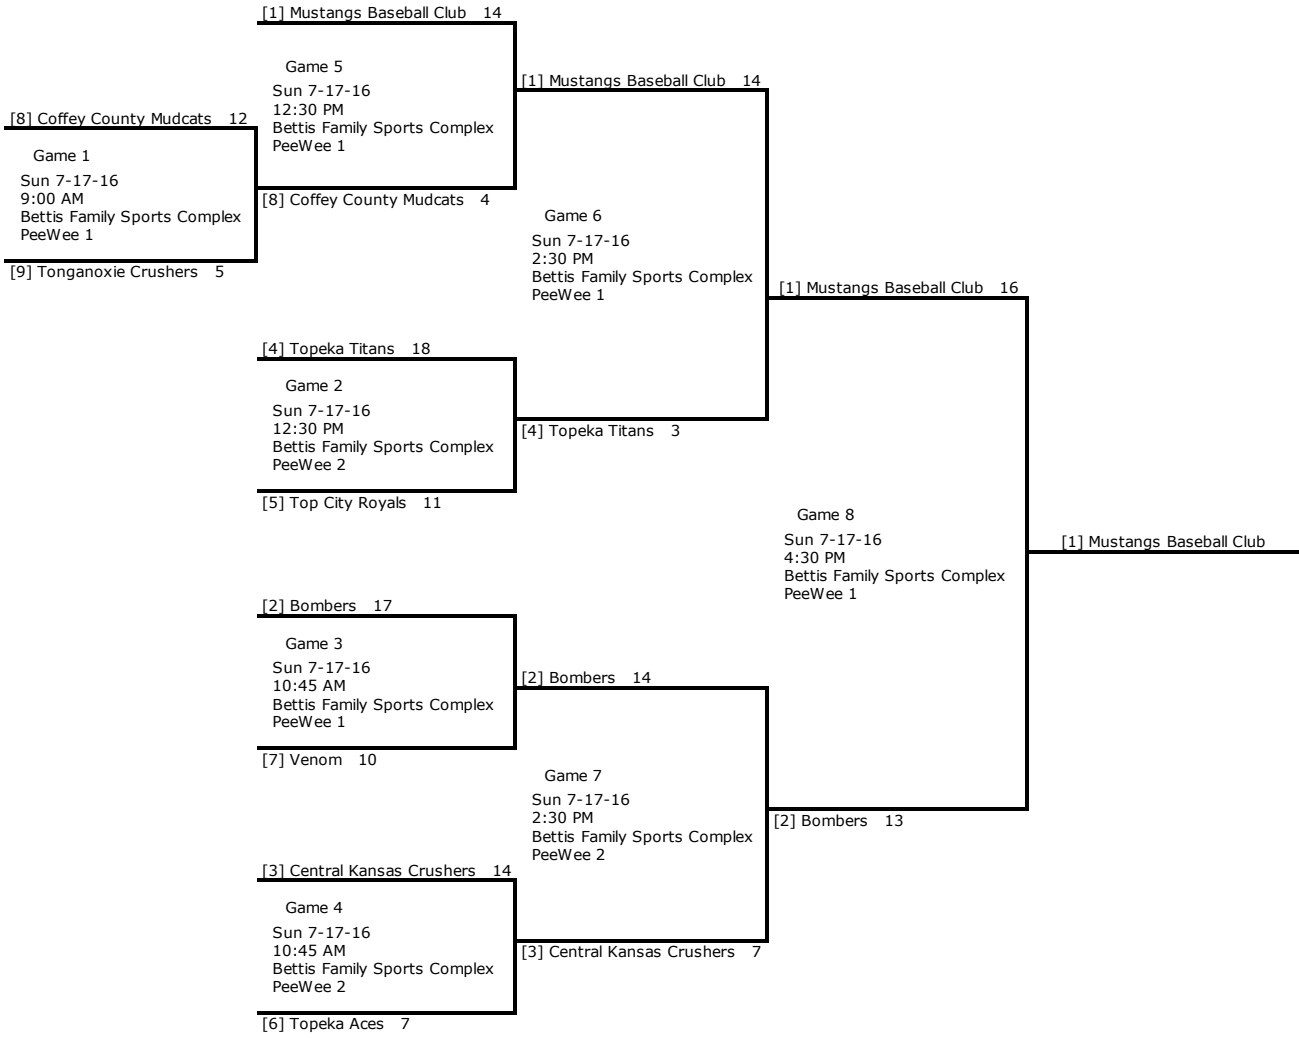

Tournament Bracket

www.QuickScores.com