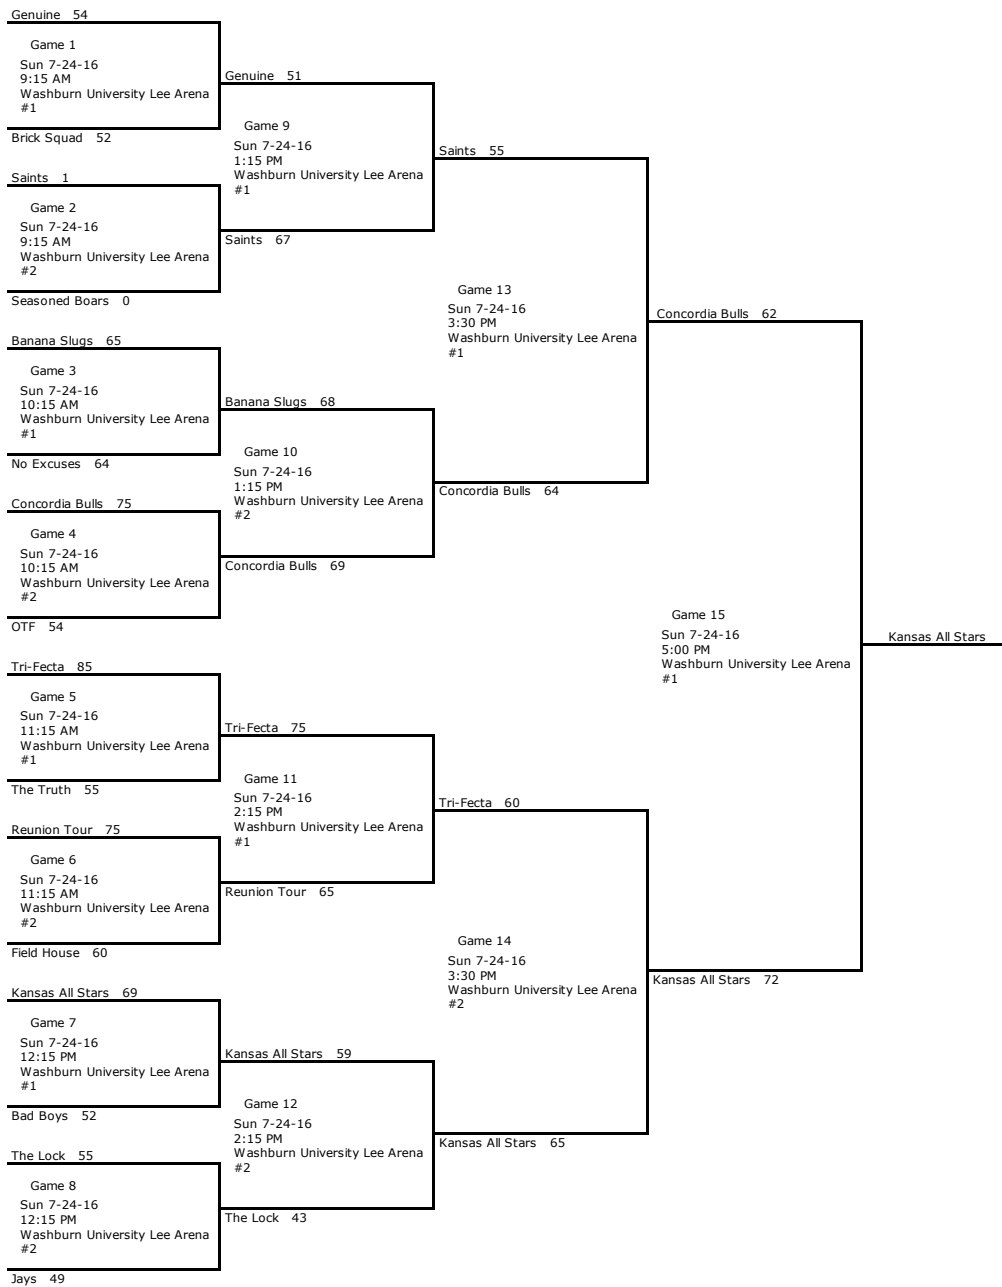

www.QuickScores.com