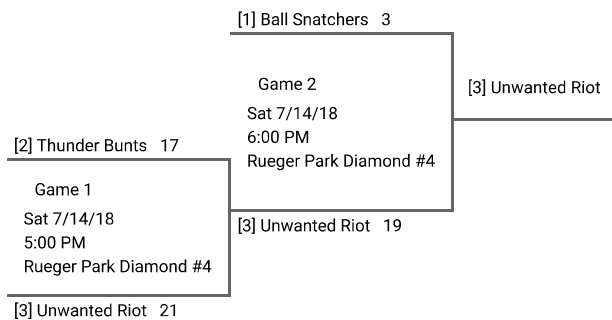

Tournament Bracket