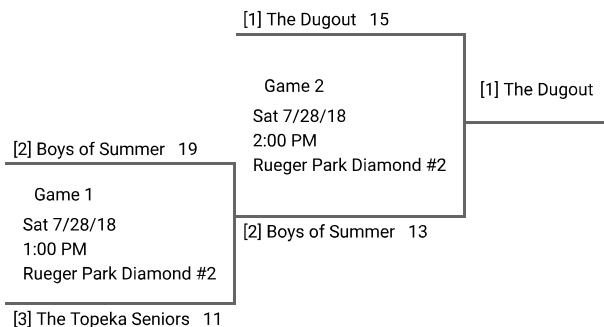

Tournament Bracket