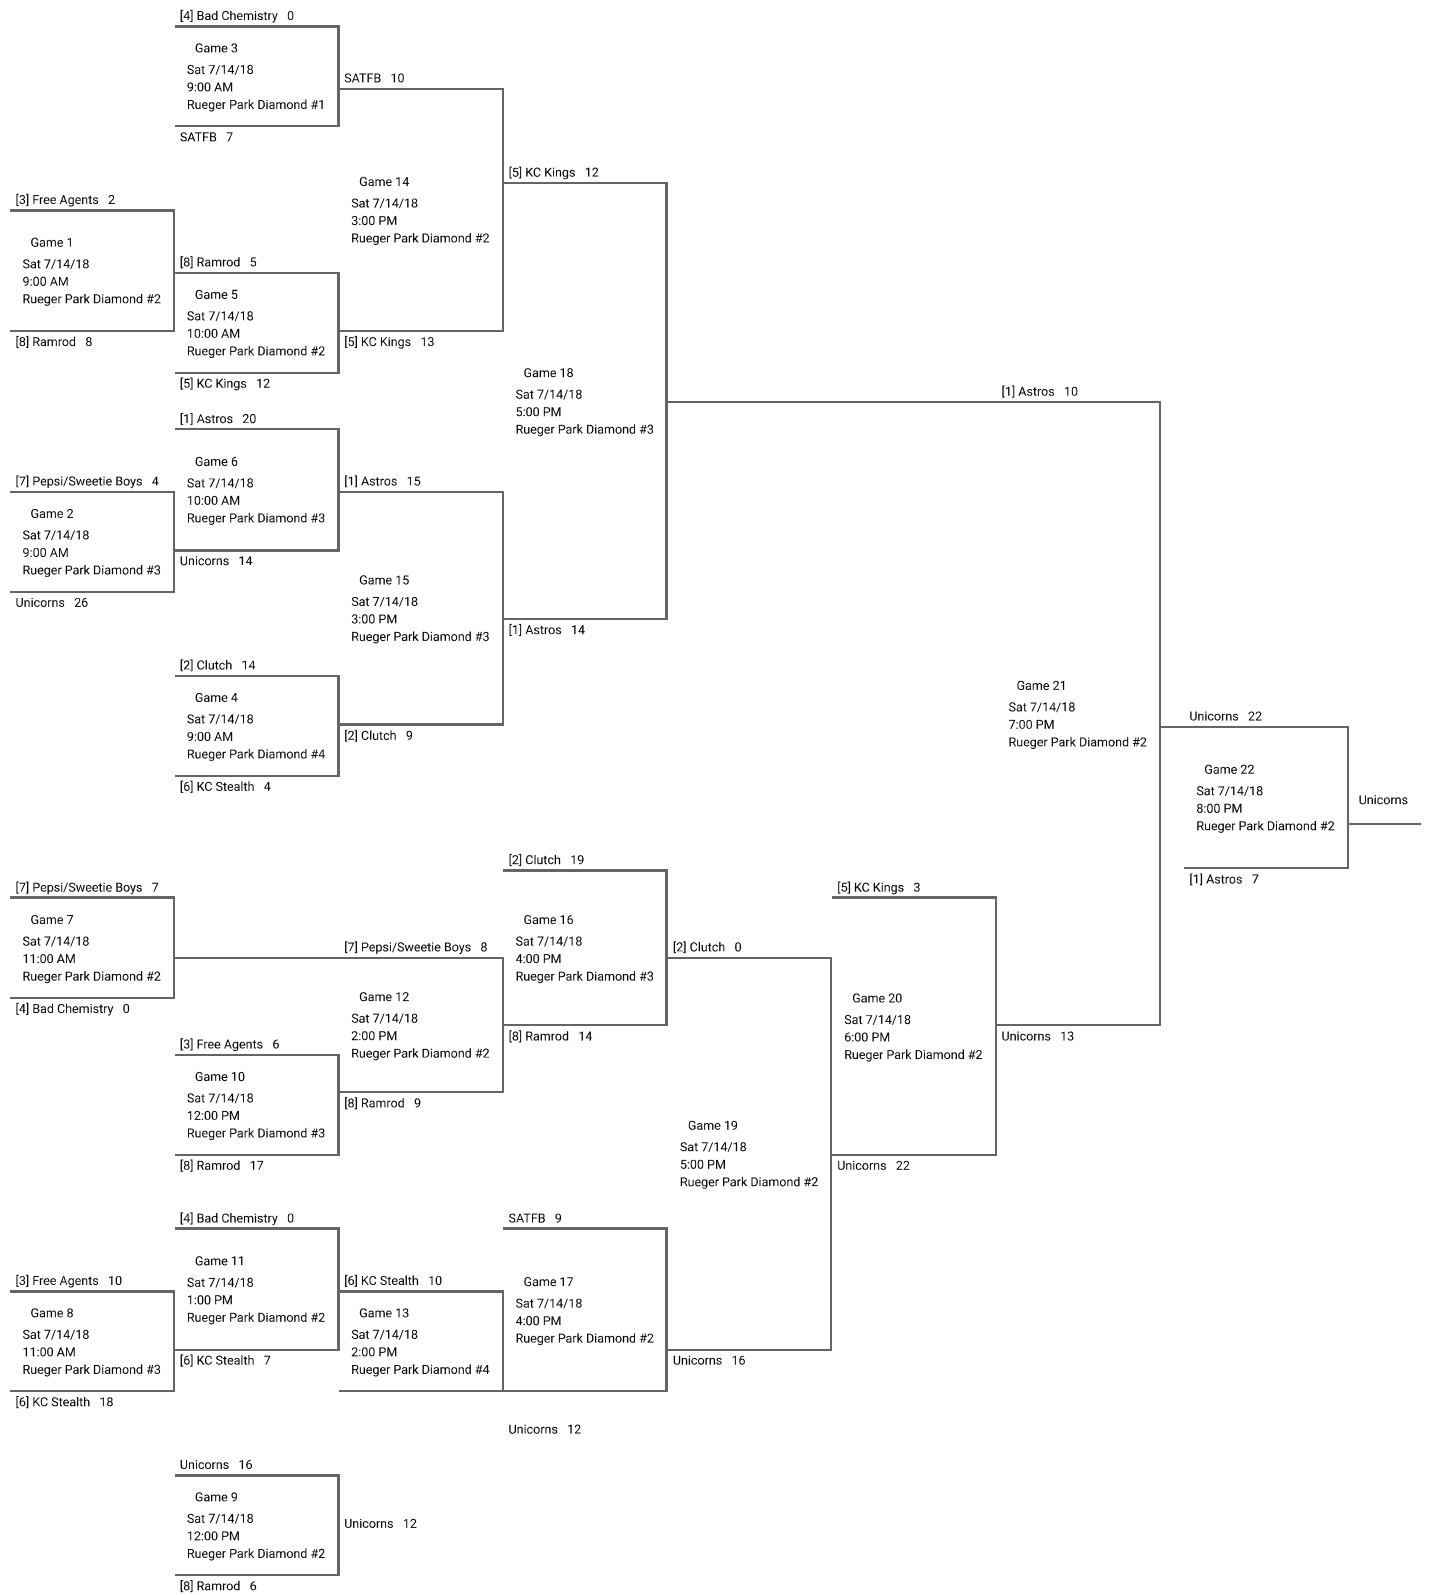

SUNFLOWER STATE SHOWCASE

DIVISION TEAMS PLACE

Place	State	Team	Team Class	Record	Runs		Avg Runs			Total Points
				W/L/T	Scored	Allow	Runs	Allow	Diff	
1	KS	SmashitSports/BNS/Easton	USSSA-Mens-C	(4-1)	76	71	15.2	14.2	1.0	75
2	MO	Midwest Assault / Berserk Athletics	USSSA-Mens-C	(4-2)	106	83	17.7	13.8	3.8	55
3	KS	GREENSPACE CONSULTING/LEGIT/OA	USSSA-Mens-C	(4-2)	105	81	17.5	13.5	4.0	45
4	MO	RPM Guttering	USSSA-Mens-C	(2-2)	59	49	14.8	12.3	2.5	40
5	KS	KANSAS GUZZLERS	USSSA-Mens-C	(1-2)	35	44	11.7	14.7	-3.0	30
5	KS	Dirty Softball	USSSA-Mens-C	(0-3)	31	54	10.3	18.0	-7.7	30
7	KS	MonarchsB&BDrywall/HighValley/Egg&I	USSSA-Mens-C	(0-3)	33	63	11.0	21.0	-10.0	25

For Avg Runs on this table, the system does not factor in the Maximum # of Run Differential allowed per game. Pool Standings and Division Results could display a different value because of this.

BRACKET GAME RESULTS

Match Up #	Winning Team	Winner Score	Losing Team	Loser Score
Bracket 1-1	SmashitSports/BNS/Easton	13	KANSAS GUZZLERS	11
Bracket 1-2	Midwest Assault / Berserk Athletics	20	Dirty Softball	15
Bracket 1-3	GREENSPACE CONSULTING/LEGIT/OA	23	MonarchsB&BDrywall/HighValley/Egg&I	10
Bracket 1-4	SmashitSports/BNS/Easton	19	RPM Guttering	13
Bracket 1-5	Midwest Assault / Berserk Athletics	28	GREENSPACE CONSULTING/LEGIT/OA	14
Bracket 1-6	KANSAS GUZZLERS	16	Dirty Softball	8
Bracket 1-7	RPM Guttering	17	MonarchsB&BDrywall/HighValley/Egg&I	10
Bracket 1-8	GREENSPACE CONSULTING/LEGIT/OA	23	MonarchsB&BDrywall/HighValley/Egg&I	13
Bracket 1-9	RPM Guttering	18	Dirty Softball	8
Bracket 1-10	GREENSPACE CONSULTING/LEGIT/OA	23	KANSAS GUZZLERS	8
Bracket 1-11	SmashitSports/BNS/Easton	14	Midwest Assault / Berserk Athletics	12
Bracket 1-12	GREENSPACE CONSULTING/LEGIT/OA	12	RPM Guttering	11
Bracket 1-13	Midwest Assault / Berserk Athletics	11	GREENSPACE CONSULTING/LEGIT/OA	10
Bracket 1-14	Midwest Assault / Berserk Athletics	23	SmashitSports/BNS/Easton	8
Bracket 1-15	SmashitSports/BNS/Easton	22	Midwest Assault / Berserk Athletics	12

* Indicates games played against teams of different class.
The first day results are entered all results will appear in tan.