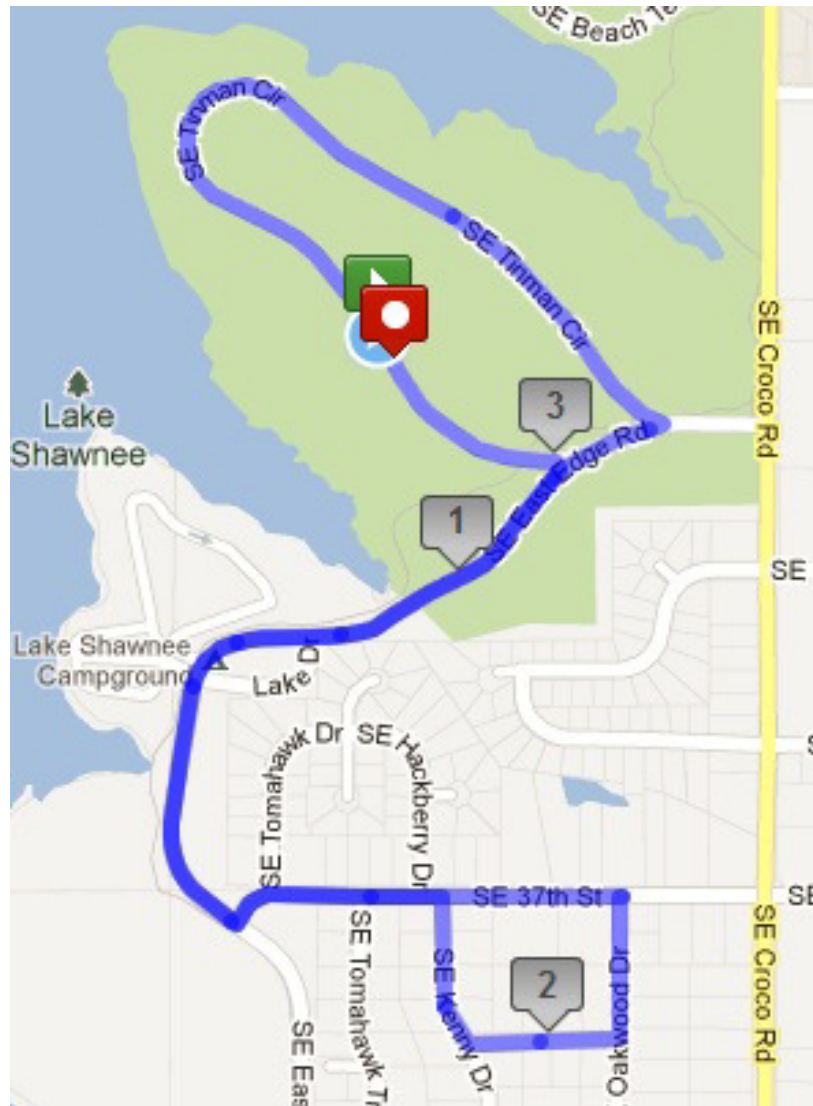

2018 Sunflower State Games Road Race

5K Course

Lake Shawnee - Reynolds Lodge on Tinman Circle

Saturday, July 14

Start on Tinman Circle outside Reynolds Lodge at crack across road near green utility post.

Mile 1 located on bridge near tip of lake along SE East Edge Road.

Mile 2 located at south edge of driveway on Kenny Street for house addressed at 3410 Lake Ct.

Mile 3 located along SE Tinman Circle 117 feet south of drive to Recreation Building.

Finish at start line location on SE Tinman Circle outside Reynolds Lodge.

Aid station located on SE 37th Street shortly after turning off SE East Edge Road.

2018 Sunflower State Games Road Race

10K Course

Lake Shawnee - Reynolds Lodge on Tinman Circle

Saturday, July 14

Start on SE Tinman Circle outside Reynolds lodge at crack across road near green utility post

Mile 4 located on curve as 33rd Terr. turns onto Buckeye Street across from north side of house at 3310 Buckeye

Mile 5 located 20 feet west of mailbox at 3536 SE 37th Street

Mile 6 located 29 feet west of bicycle sign on west loop of SE Tinman Circle