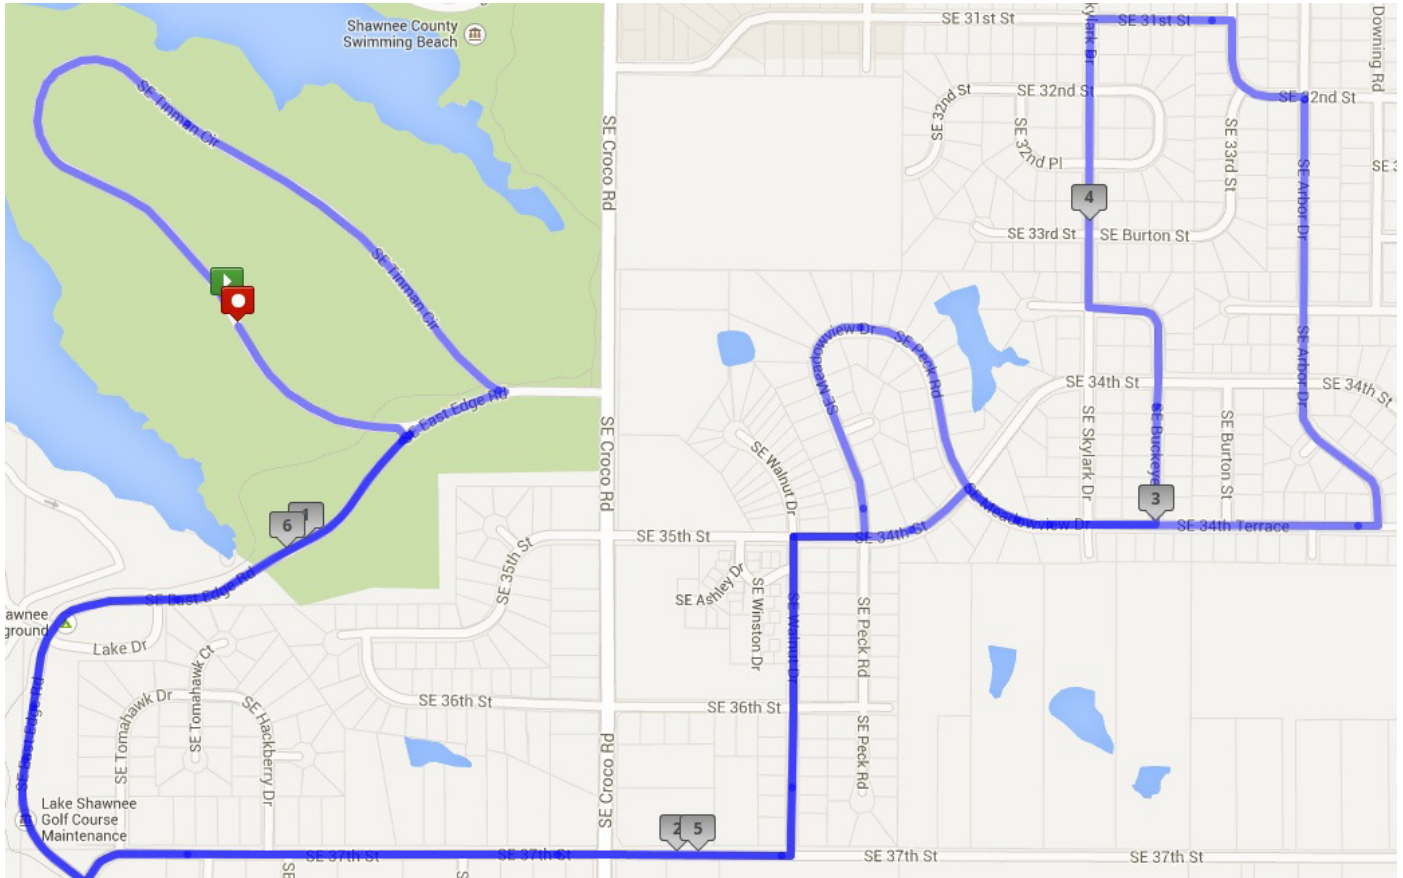

2018 Sunflower State Games Road Race

5K Course

Lake Shawnee - Reynolds Lodge on Tinman Circle

Saturday, July 14

Start on Tinman Circle outside Reynolds Lodge at crack across road near green utility post.

Mile 1 located on bridge near tip of lake along SE East Edge Road.

Mile 2 located at south edge of driveway on Kenny Street for house addressed at 3410 Lake Ct.

Mile 3 located along SE Tinman Circle 117 feet south of drive to Recreation Building.

Finish at start line location on SE Tinman Circle outside Reynolds Lodge.

Aid station located on SE 37th Street shortly after turning off SE East Edge Road.

2018 Sunflower State Games Road Race

10K Course

Lake Shawnee - Reynolds Lodge on Tinman Circle

Saturday, July 14

Start on SE Tinman Circle outside Reynolds lodge at crack across road near green utility post

Mile 1 located on bridge near tip of lake along SE East Edge Road

Mile 2 located 70 feet east of Croco Road Stop Ahead sign along SE 37th Street

Mile 3 located 37 feet west of mailbox at 4010 SE 34th Terrace